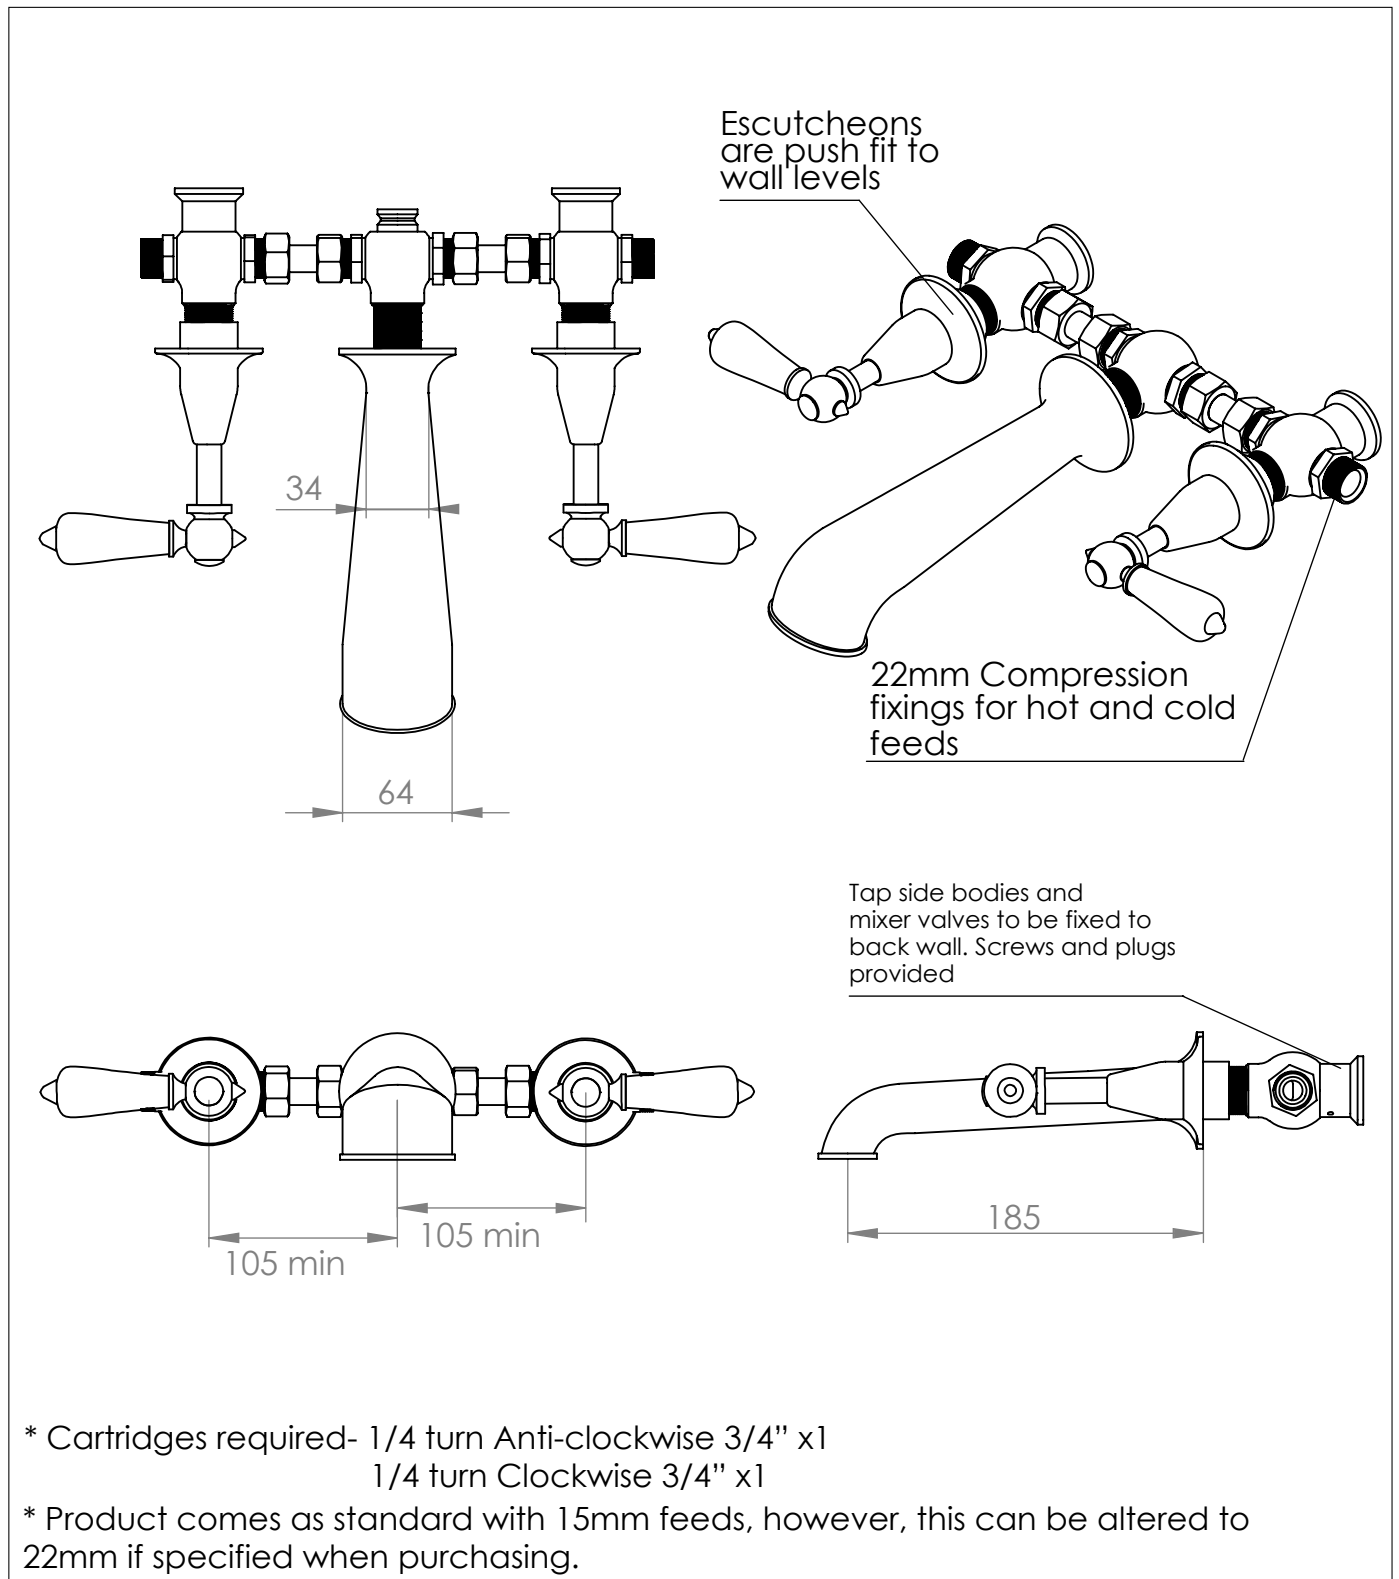

La Fontaine Wall Mounted Three Hole Bathtub Filler

DIMENSIONS (mm)

PLEASE NOTE: Whilst every effort is made to ensure the accuracy of these specification sheets, they are subject to change without notice as part of the company's ongoing product development process.

The Fontaine Wall Mounted Three Hole Bathtub Filler

DIMENSIONS (mm)

PLEASE NOTE: Whilst every effort is made to ensure the accuracy of these specification sheets, they are subject to change without notice as part of the company's ongoing product development process.