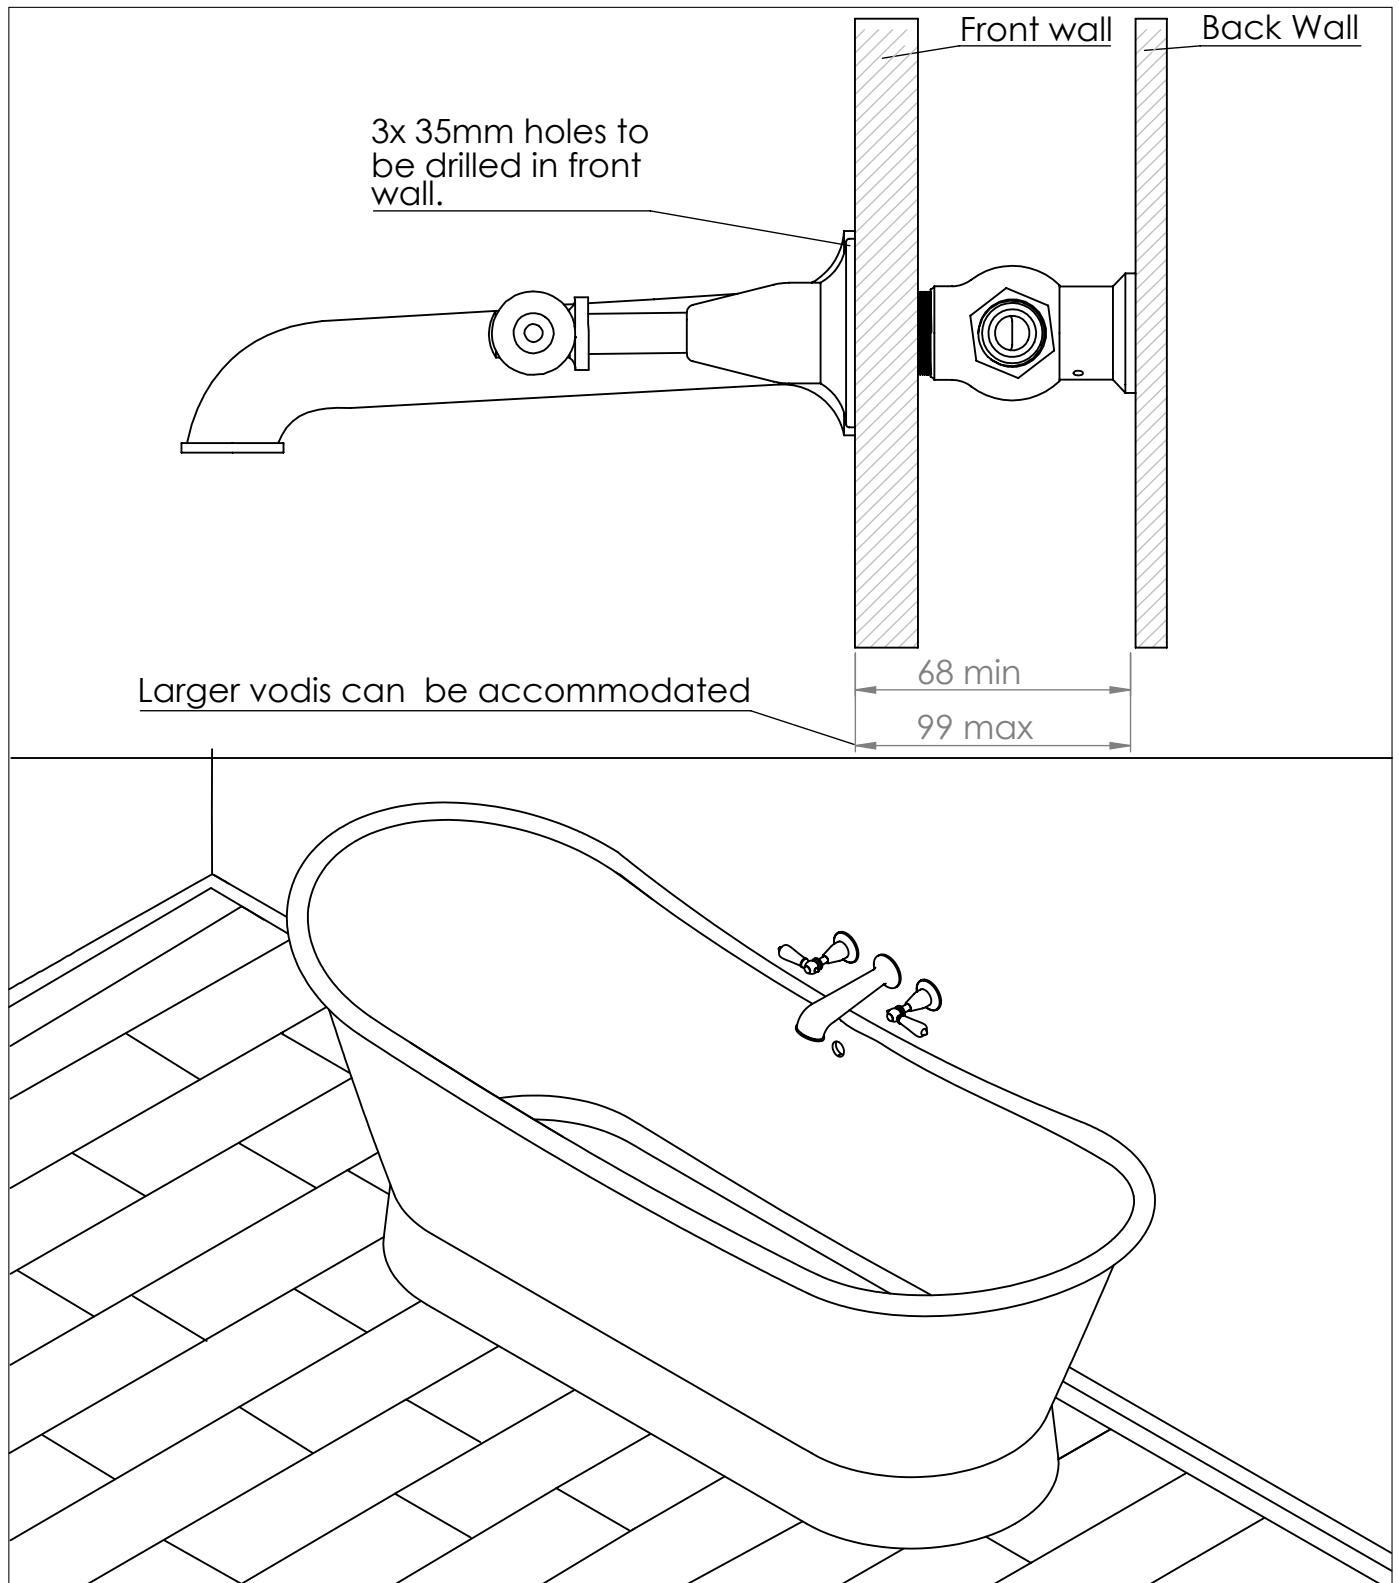

La Fontaine Wall Mounted Three Hole Bathtub Filler

DIMENSIONS (mm)

PLEASE NOTE: Whilst every effort is made to ensure the accuracy of these specification sheets, they are subject to change without notice as part of the company's ongoing product development process.

The Fontaine Wall Mounted Three Hole Bathtub Filler

DIMENSIONS (mm)

PLEASE NOTE: Whilst every effort is made to ensure the accuracy of these specification sheets, they are subject to change without notice as part of the company's ongoing product development process.