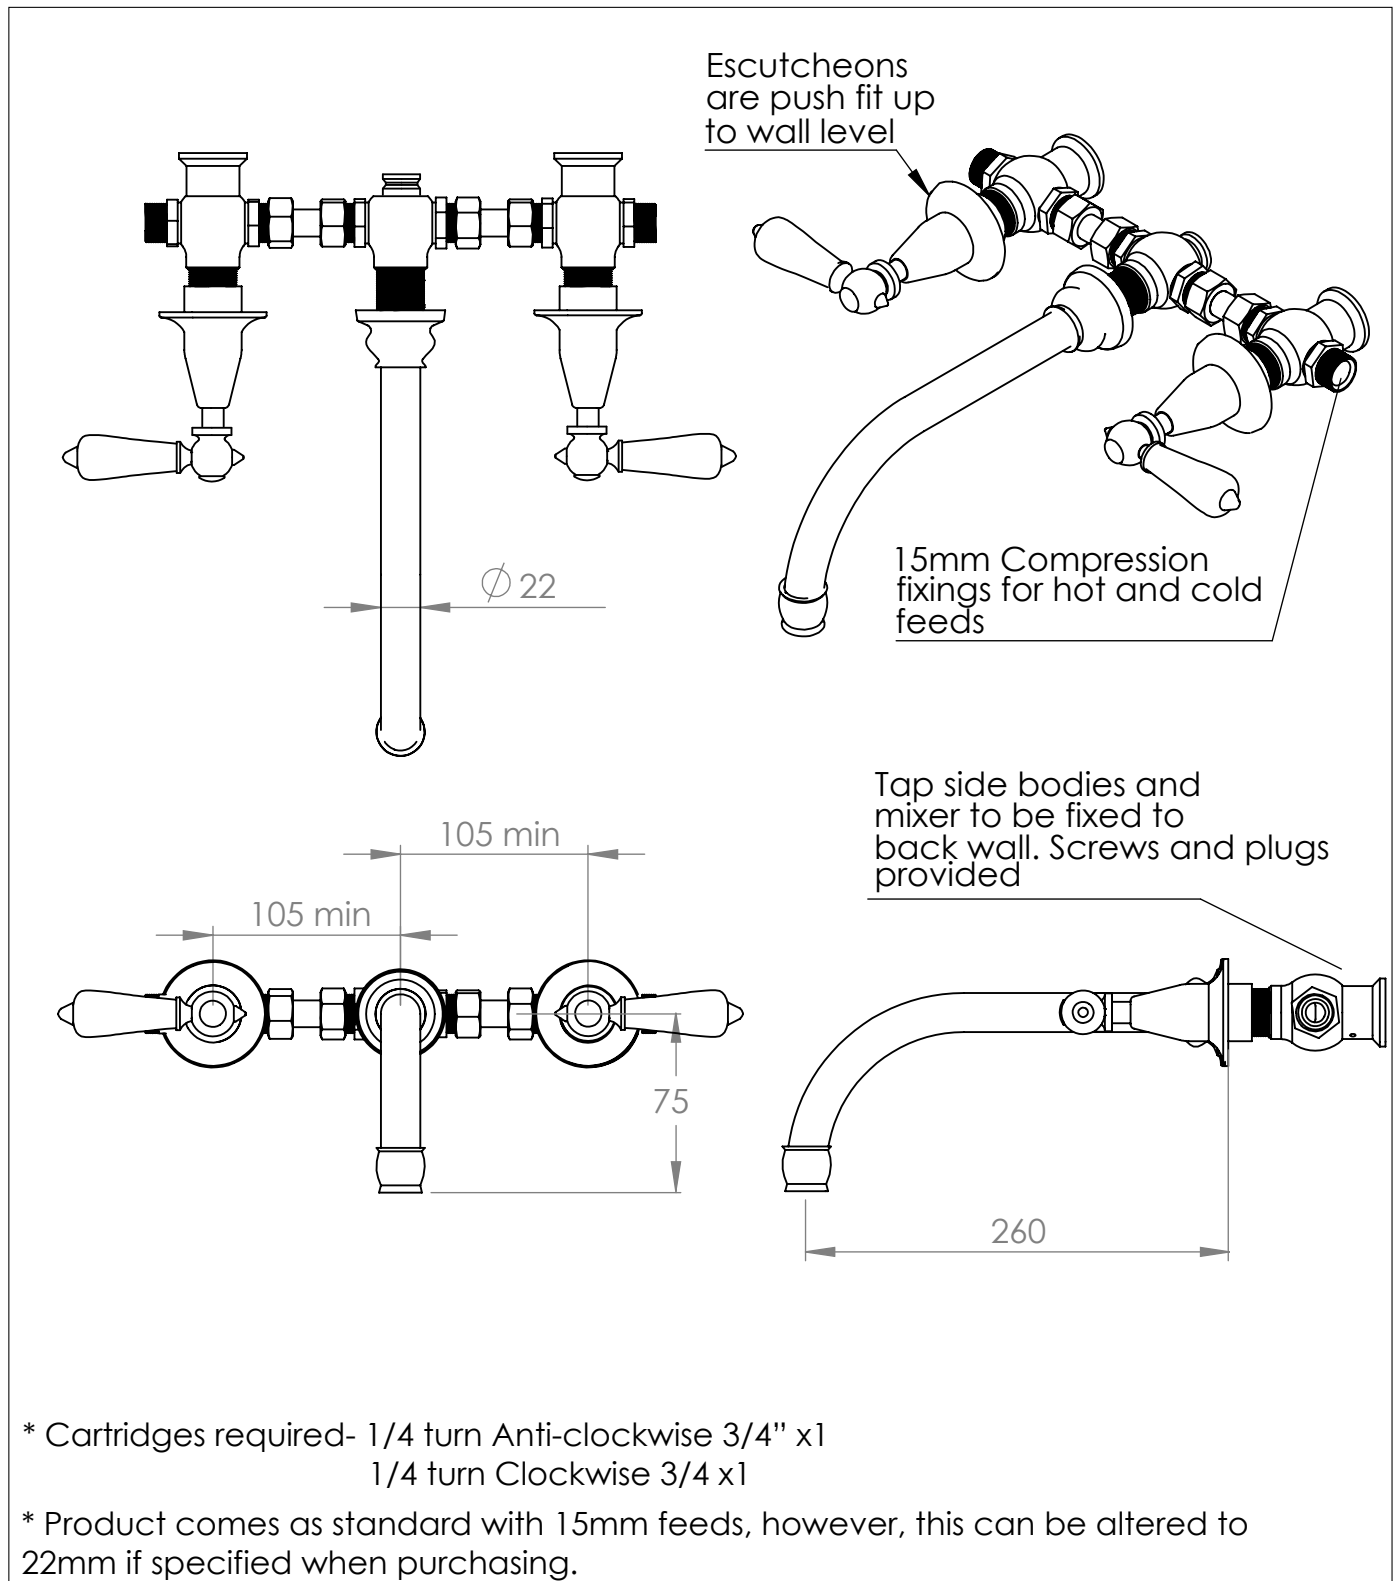

La Fontaine Wall Mounted Swan Bathtub Filler

DIMENSIONS (mm)

PLEASE NOTE: Whilst every effort is made to ensure the accuracy of these specification sheets, they are subject to change without notice as part of the company's ongoing product development process.

The Fontaine Wall Mounted Swan Bathtub Mixer

DIMENSIONS (mm)