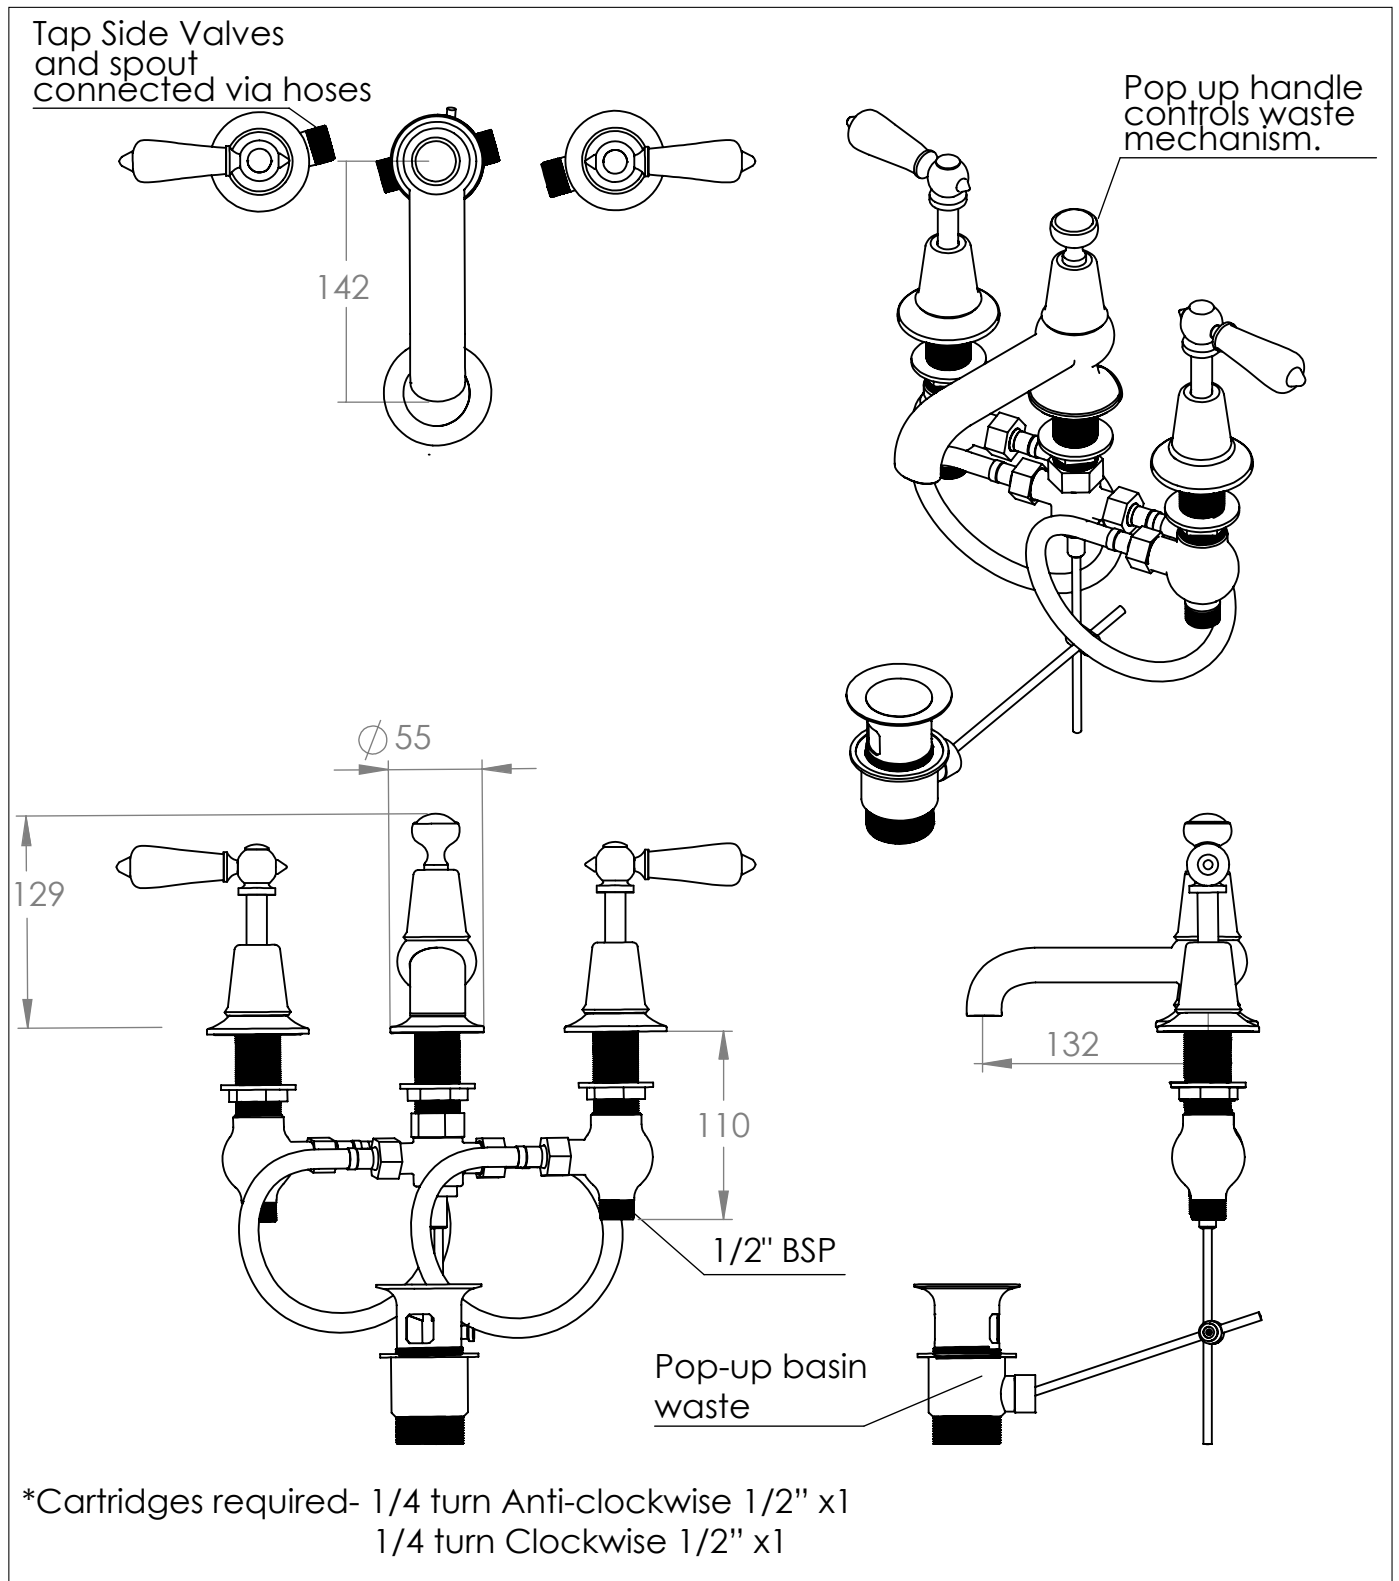

La Fontaine Three Hole Basin Tap

DIMENSIONS (mm)

PLEASE NOTE: Whilst every effort is made to ensure the accuracy of these specification sheets, they are subject to change without notice as part of the company's ongoing product development process.