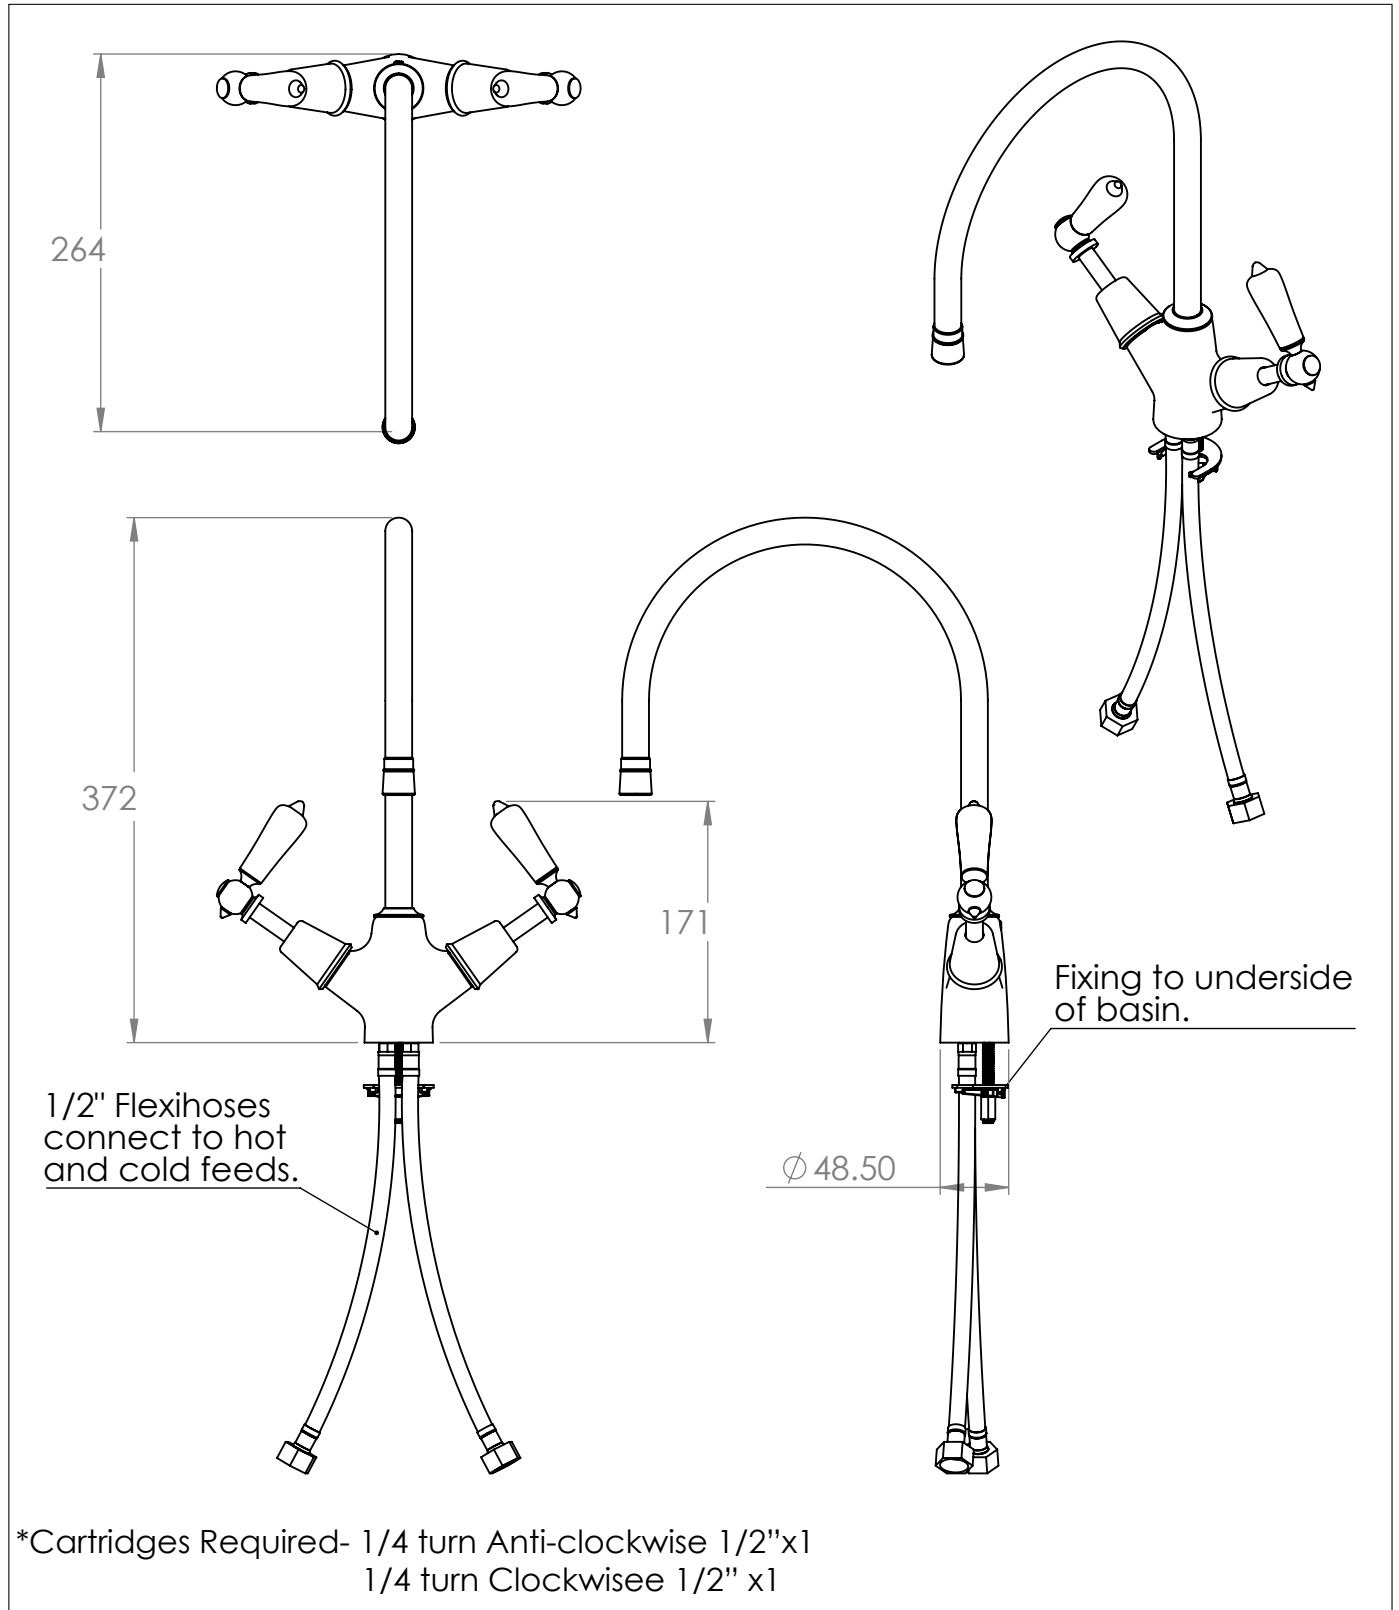

La Fontaine Kitchen Monobloc Tap

DIMENSIONS (mm)

PLEASE NOTE: Whilst every effort is made to ensure the accuracy of these specification sheets, they are subject to change without notice as part of the company's ongoing product development process.