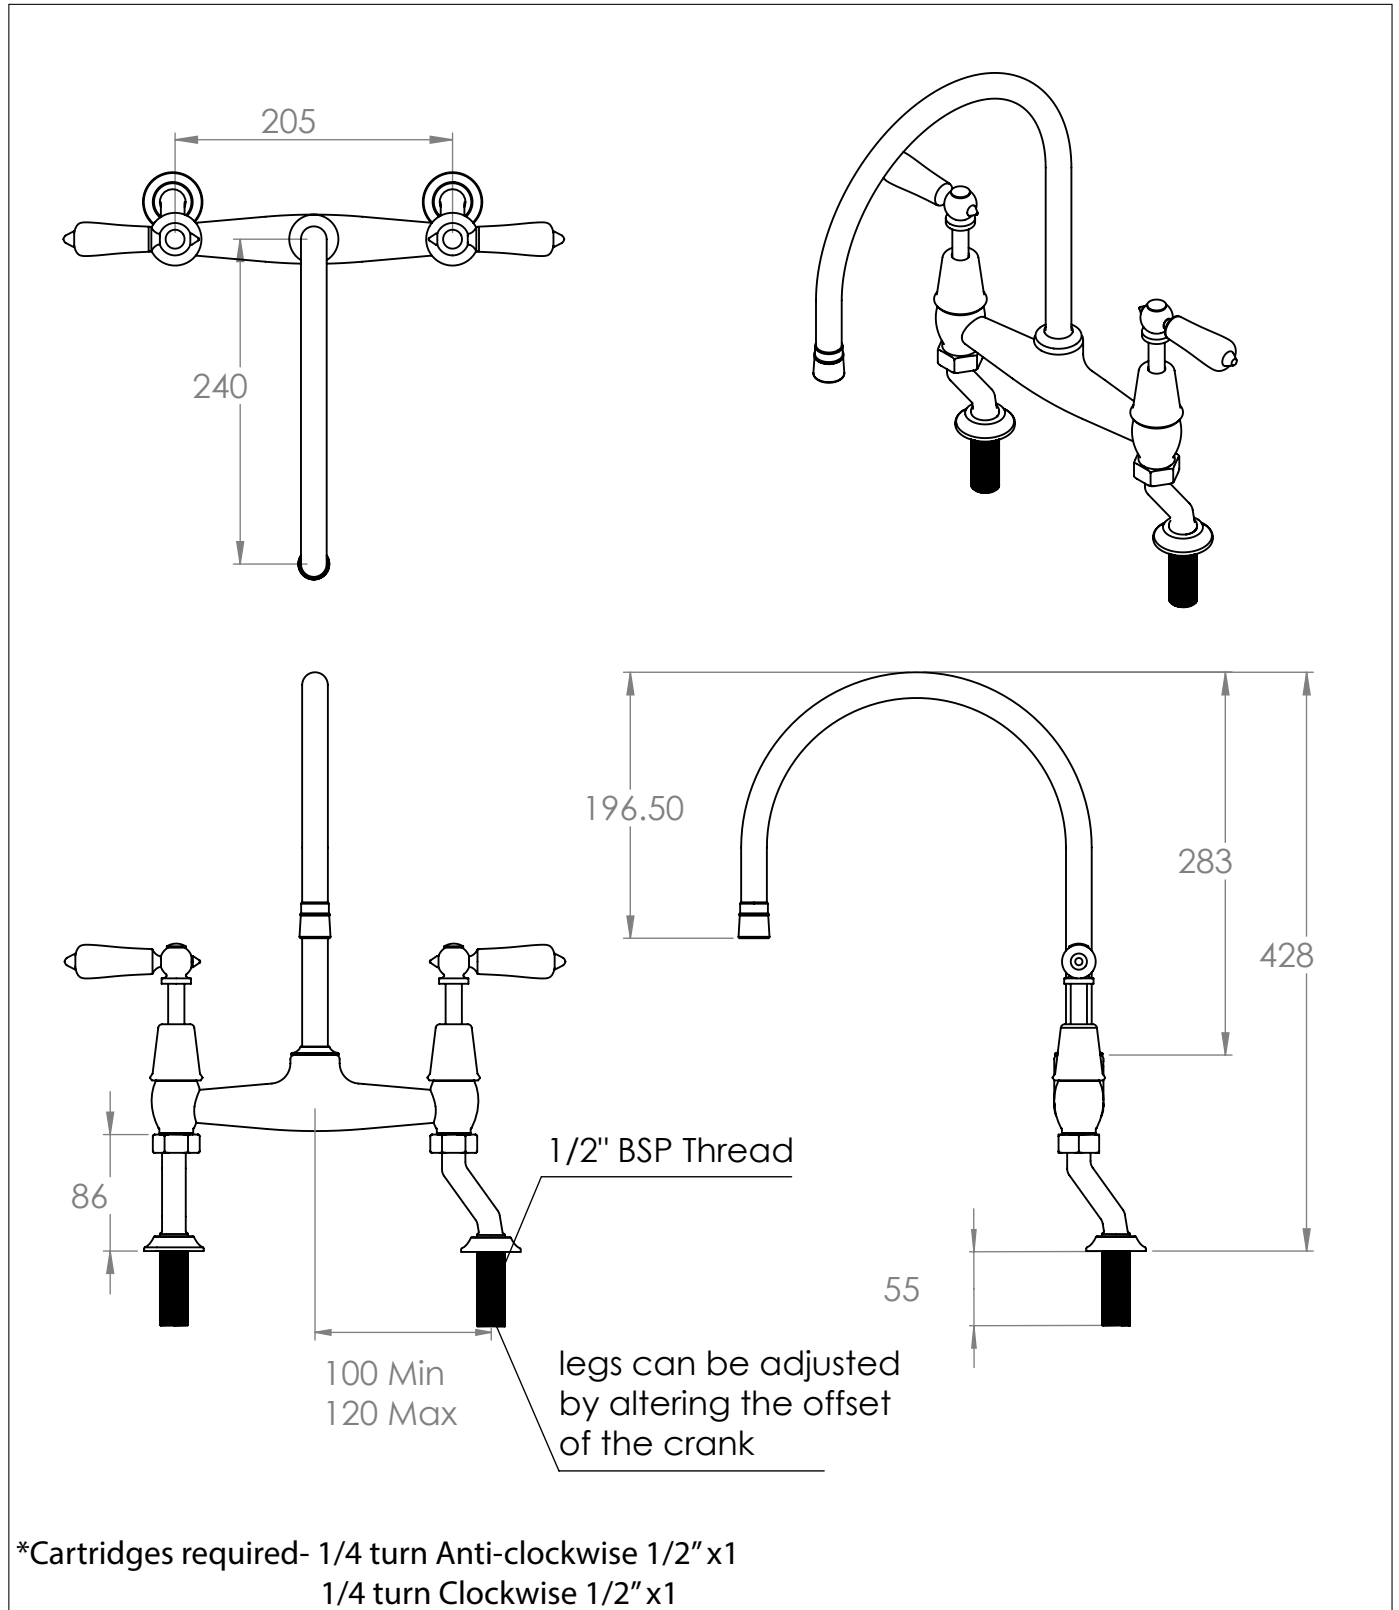

La Fontaine Kitchen Mixer Tap

DIMENSIONS (mm)

PLEASE NOTE: Whilst every effort is made to ensure the accuracy of these specification sheets, they are subject to change without notice as part of the company's ongoing product development process.