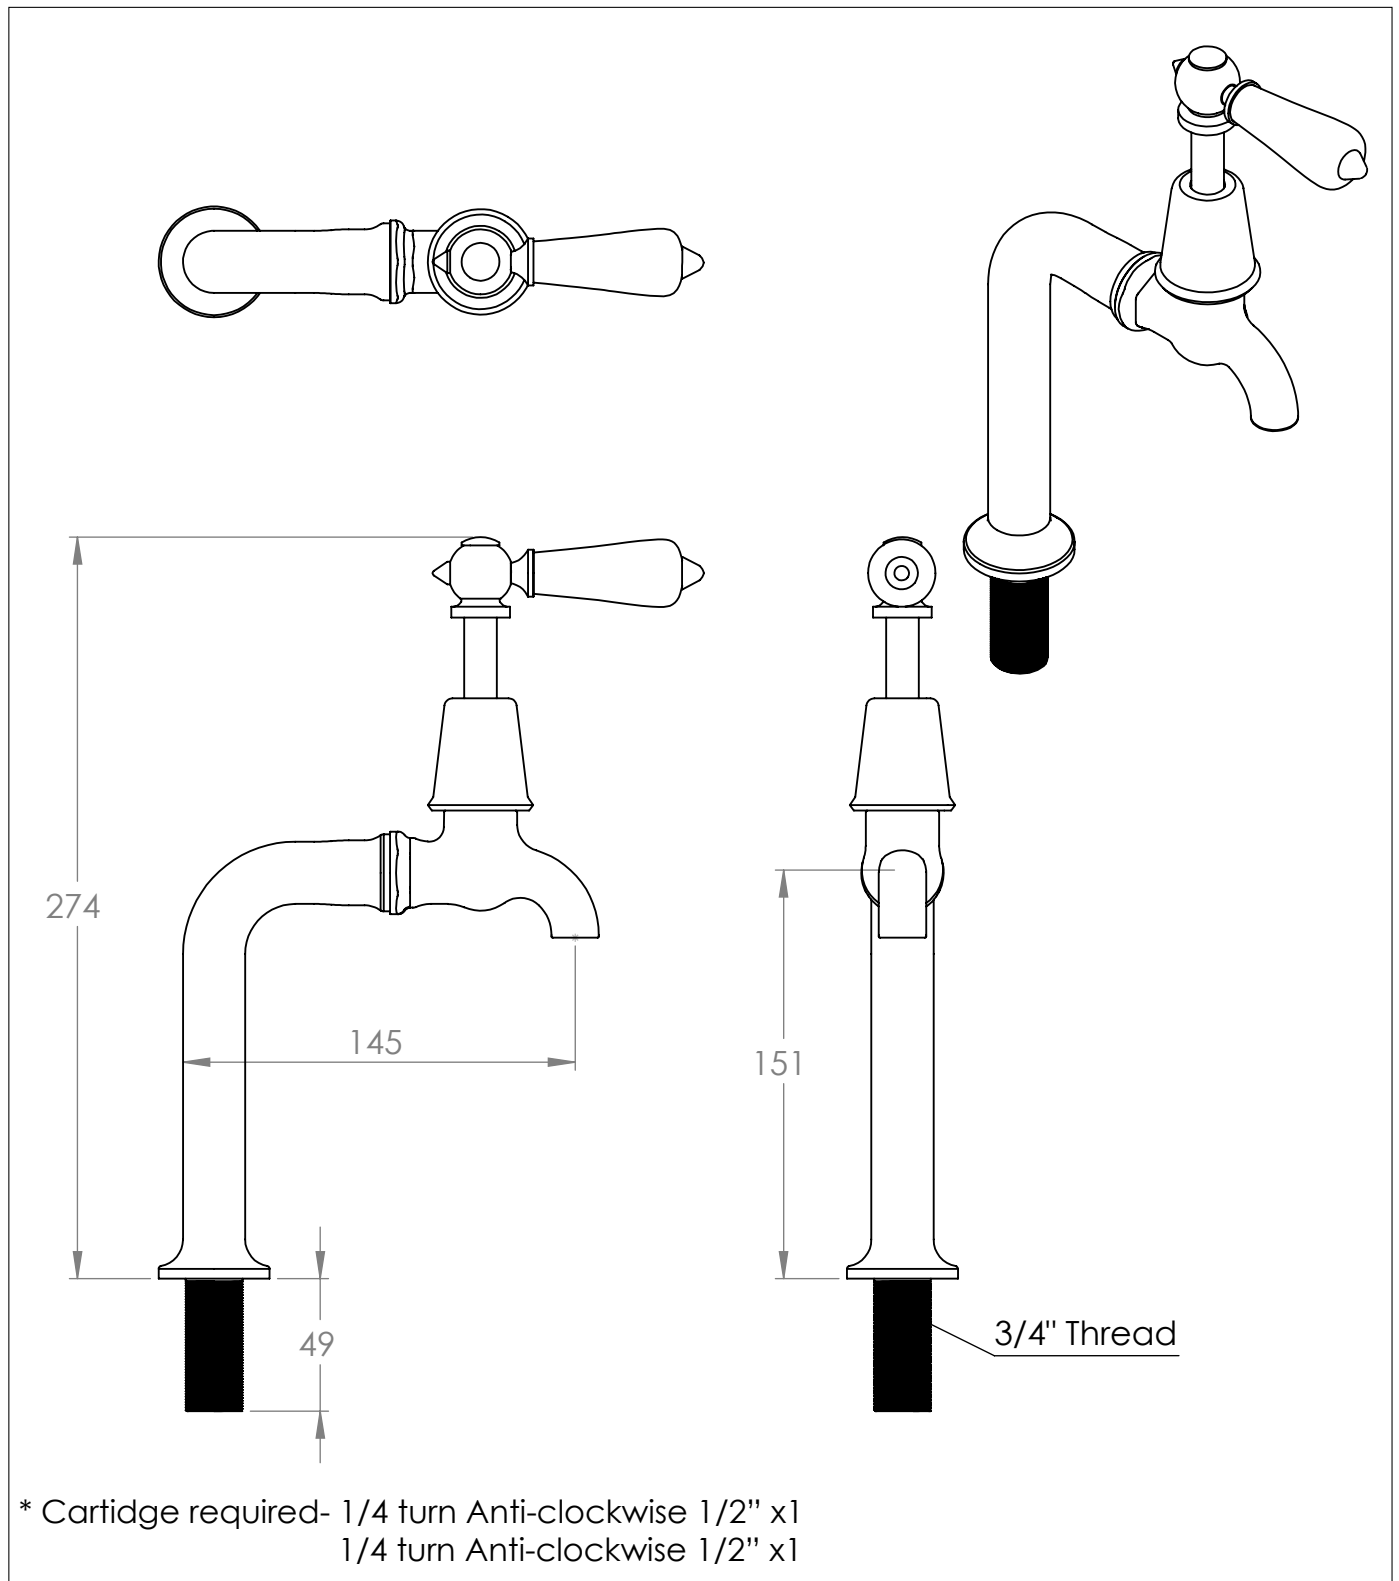

# La Fontaine Kitchen Bib Taps

DIMENSIONS (mm)

PLEASE NOTE: Whilst every effort is made to ensure the accuracy of these specification sheets, they are subject to change without notice as part of the company's ongoing product development process.