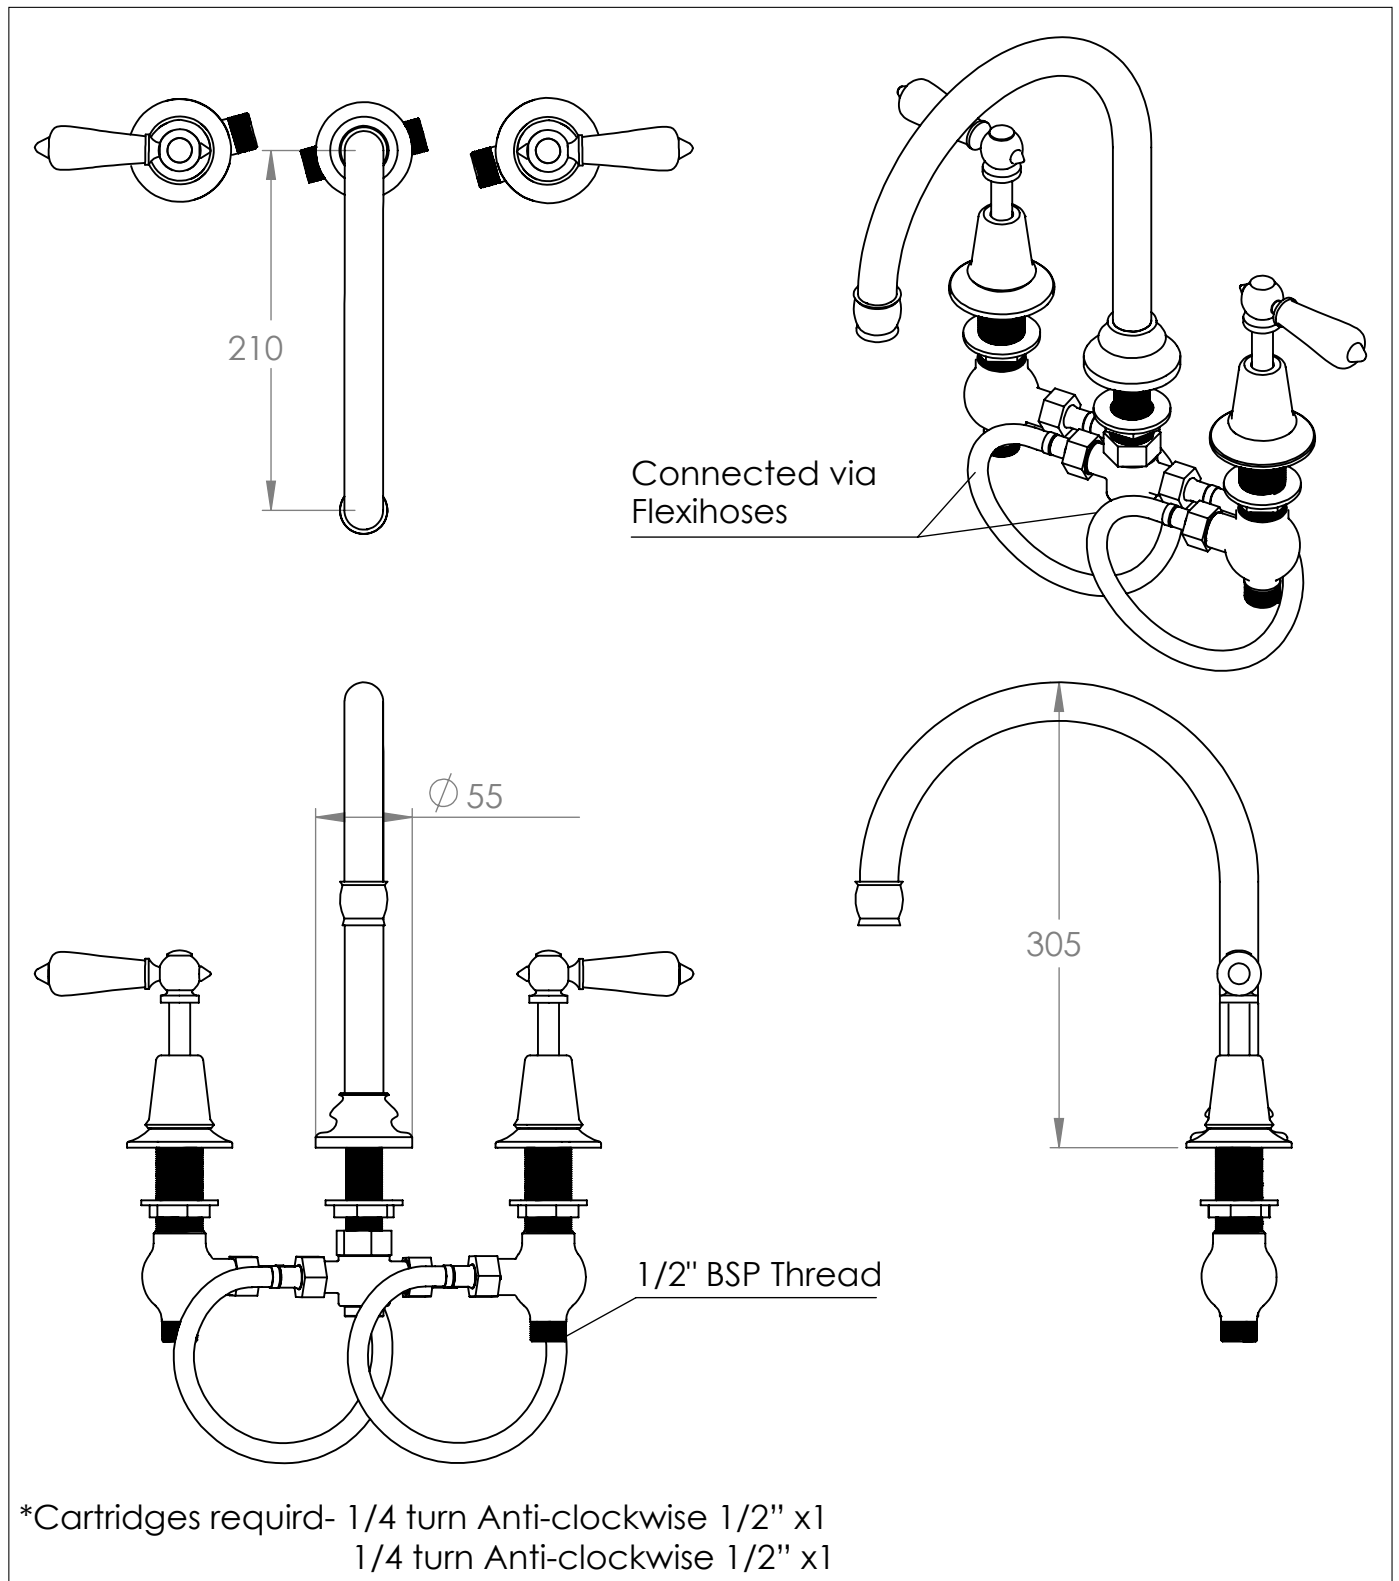

La Fontaine Three Hole Basin Mixer with Swan Spout

DIMENSIONS (mm)

PLEASE NOTE: Whilst every effort is made to ensure the accuracy of these specification sheets, they are subject to change without notice as part of the company's ongoing product development process.