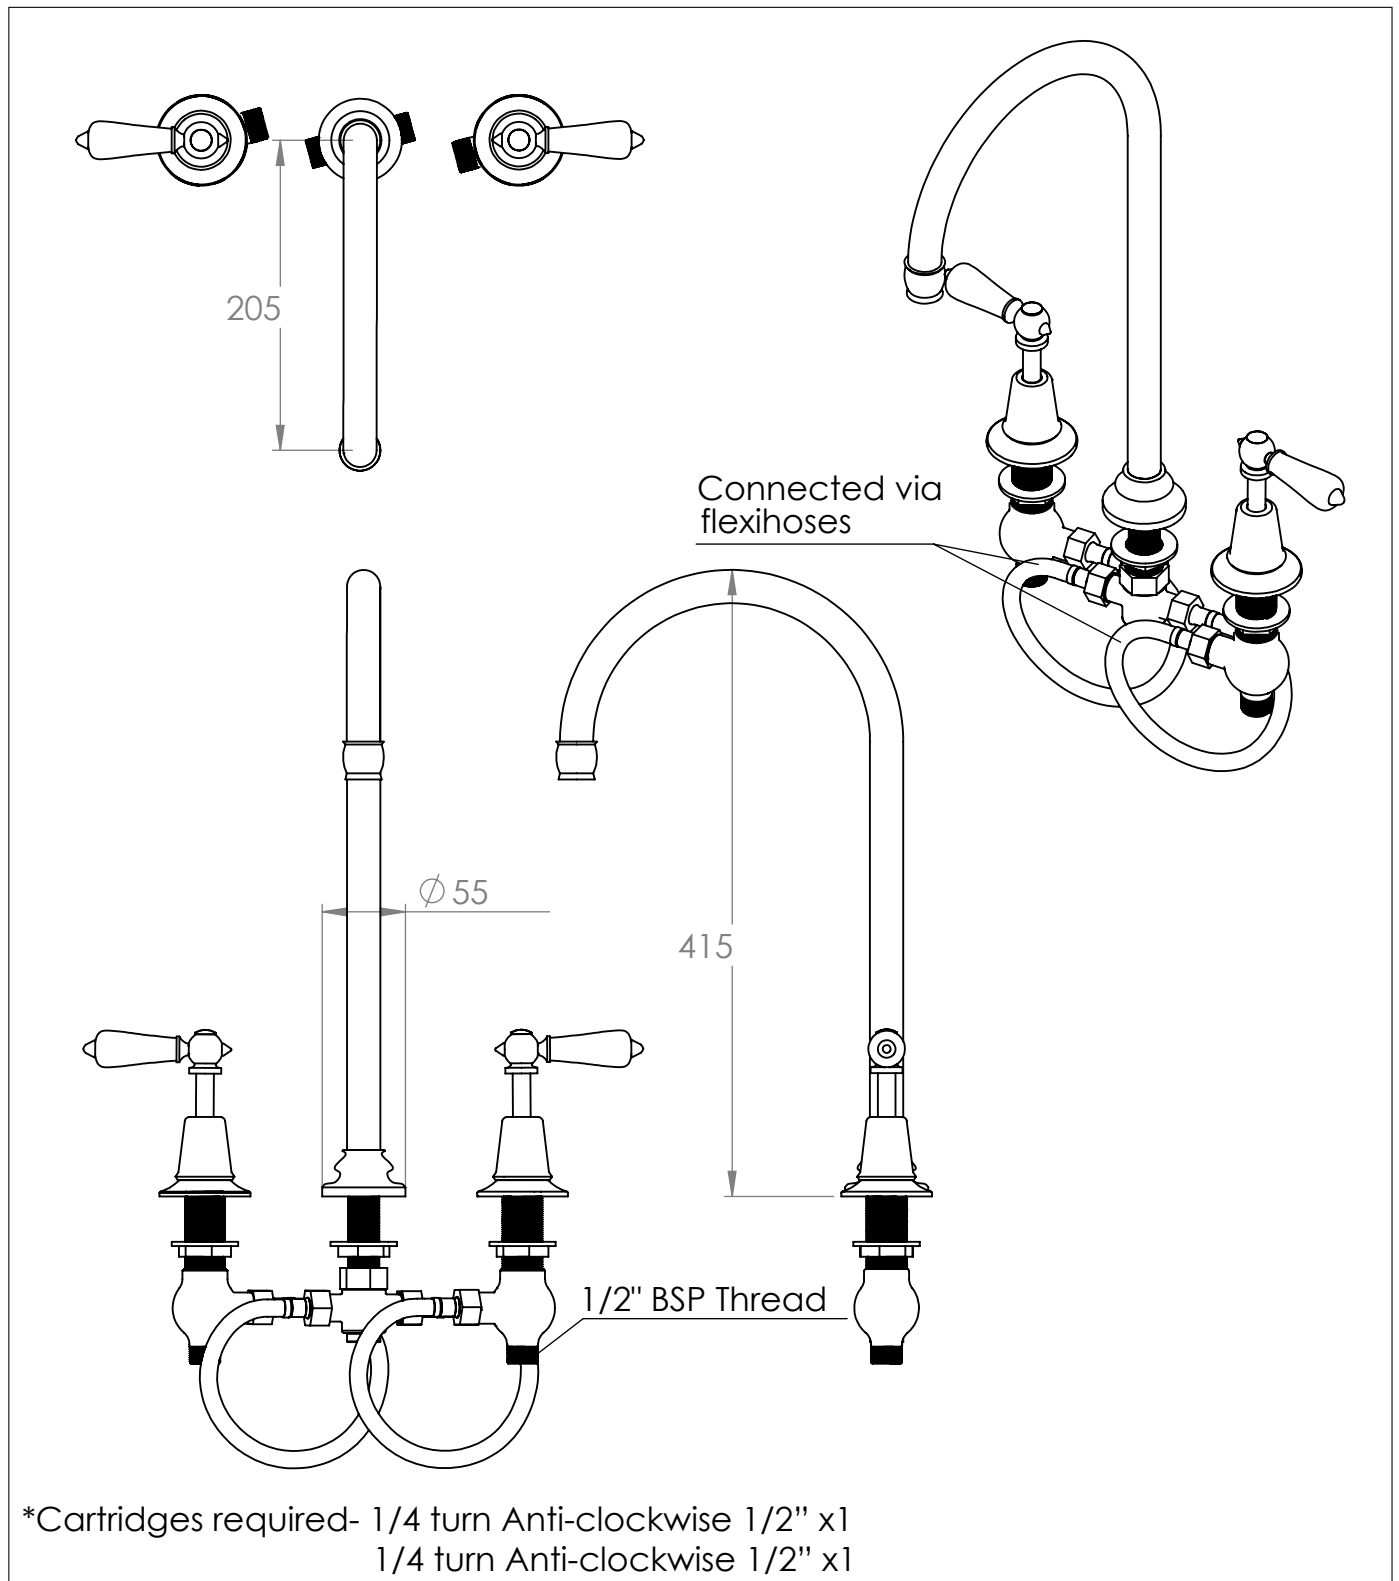

La Fontaine Extended Swan Basin Mixer

DIMENSIONS (mm)

PLEASE NOTE: Whilst every effort is made to ensure the accuracy of these specification sheets, they are subject to change without notice as part of the company's ongoing product development process.