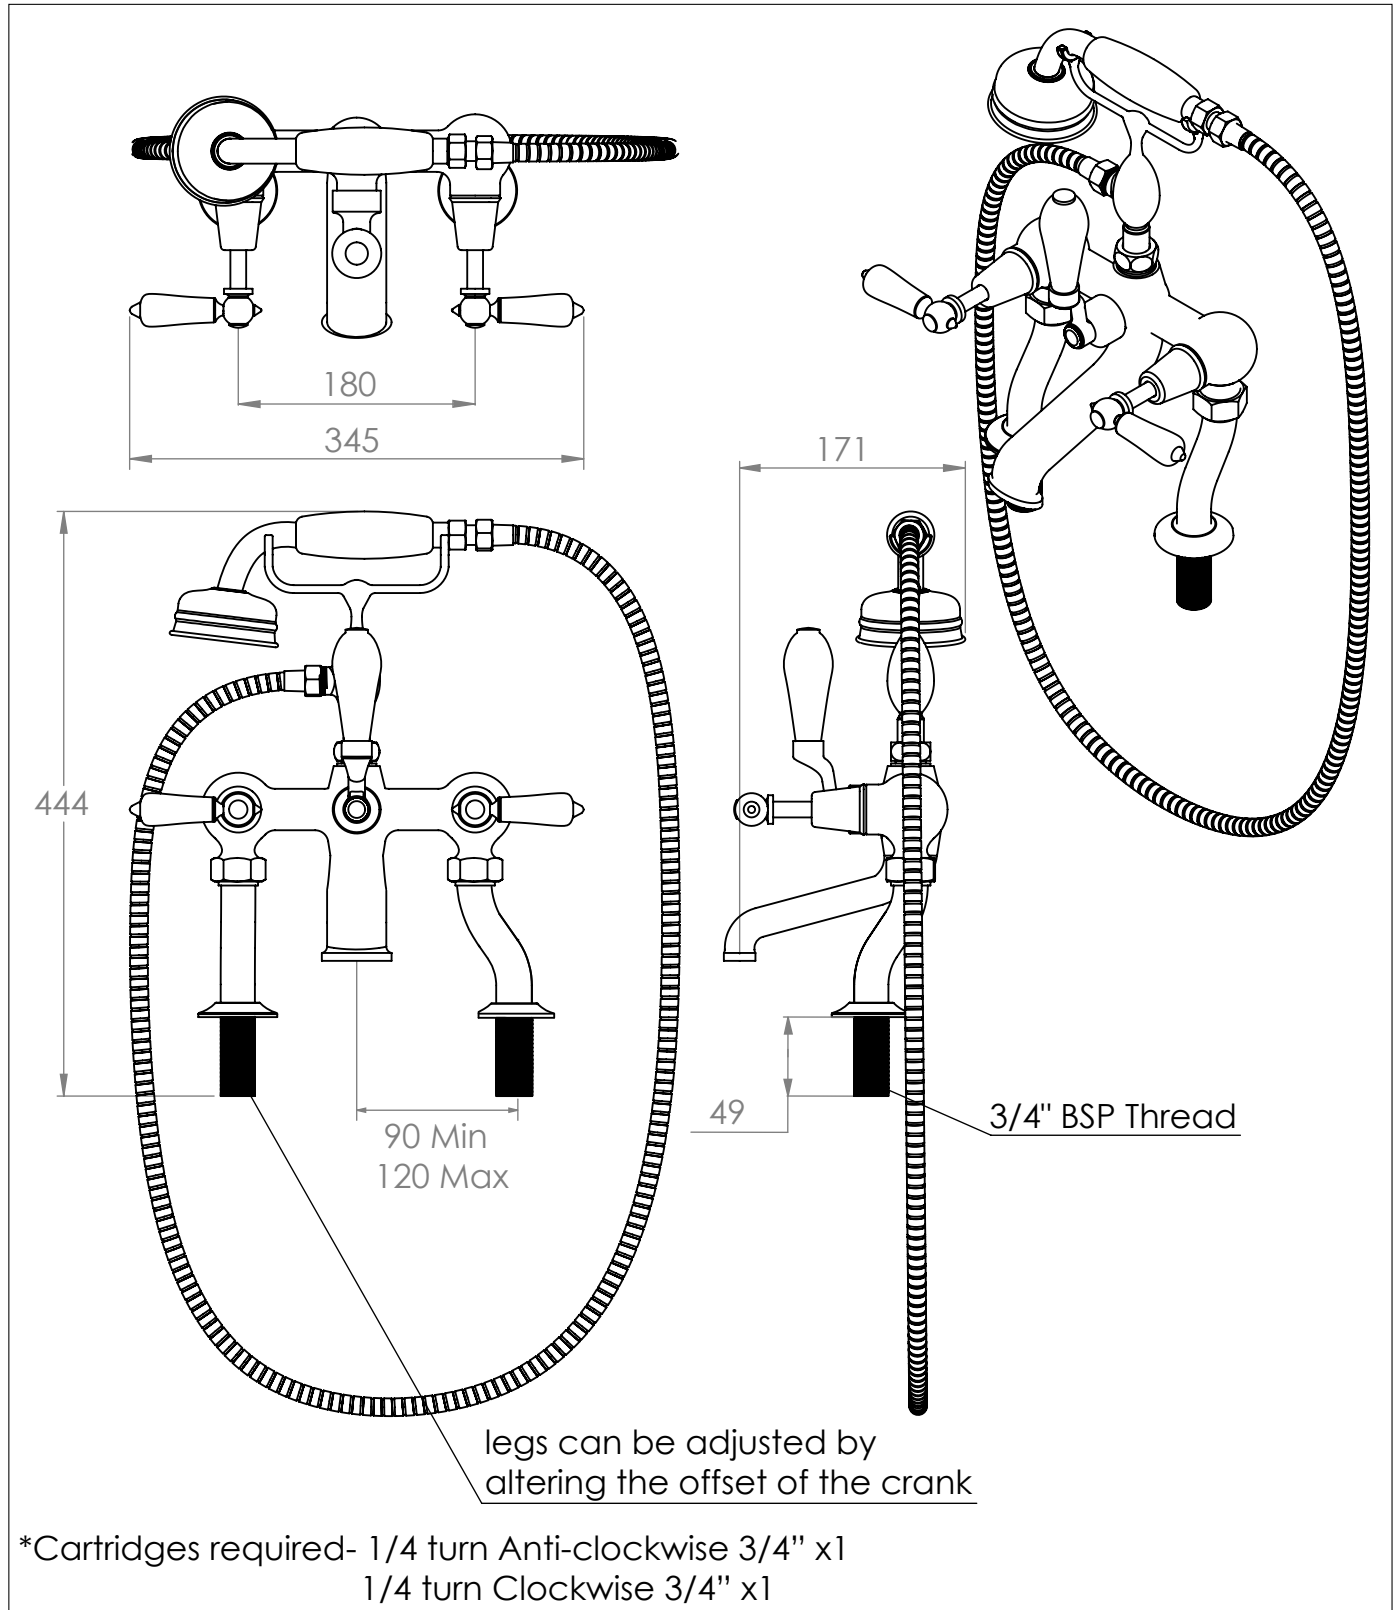

La Fontaine Deck Mounted Bath Shower Mixer

DIMENSIONS (mm)

PLEASE NOTE: Whilst every effort is made to ensure the accuracy of these specification sheets, they are subject to change without notice as part of the company's ongoing product development process.