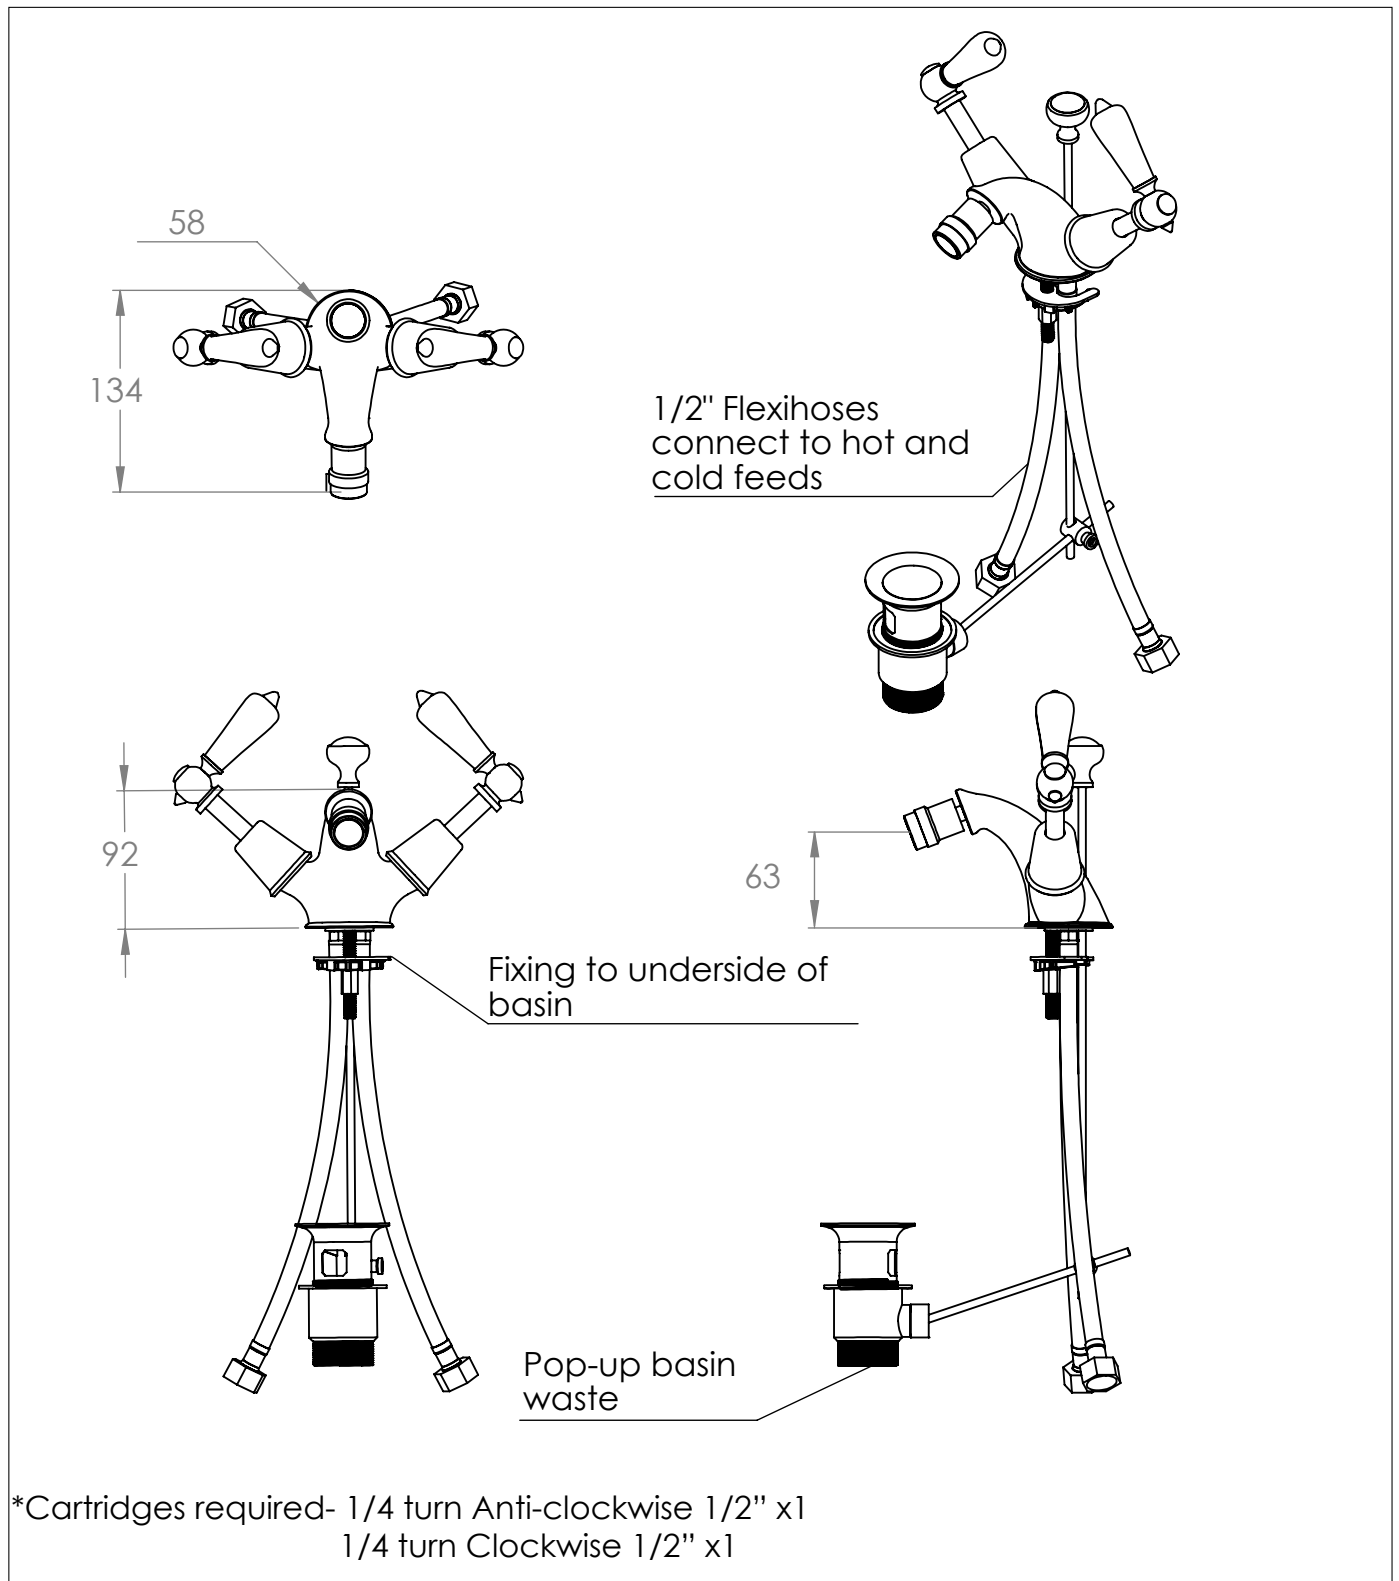

# La Fontaine Bidet Monobloc

## DIMENSIONS (mm)

PLEASE NOTE: Whilst every effort is made to ensure the accuracy of these specification sheets, they are subject to change without notice as part of the company's ongoing product development process.