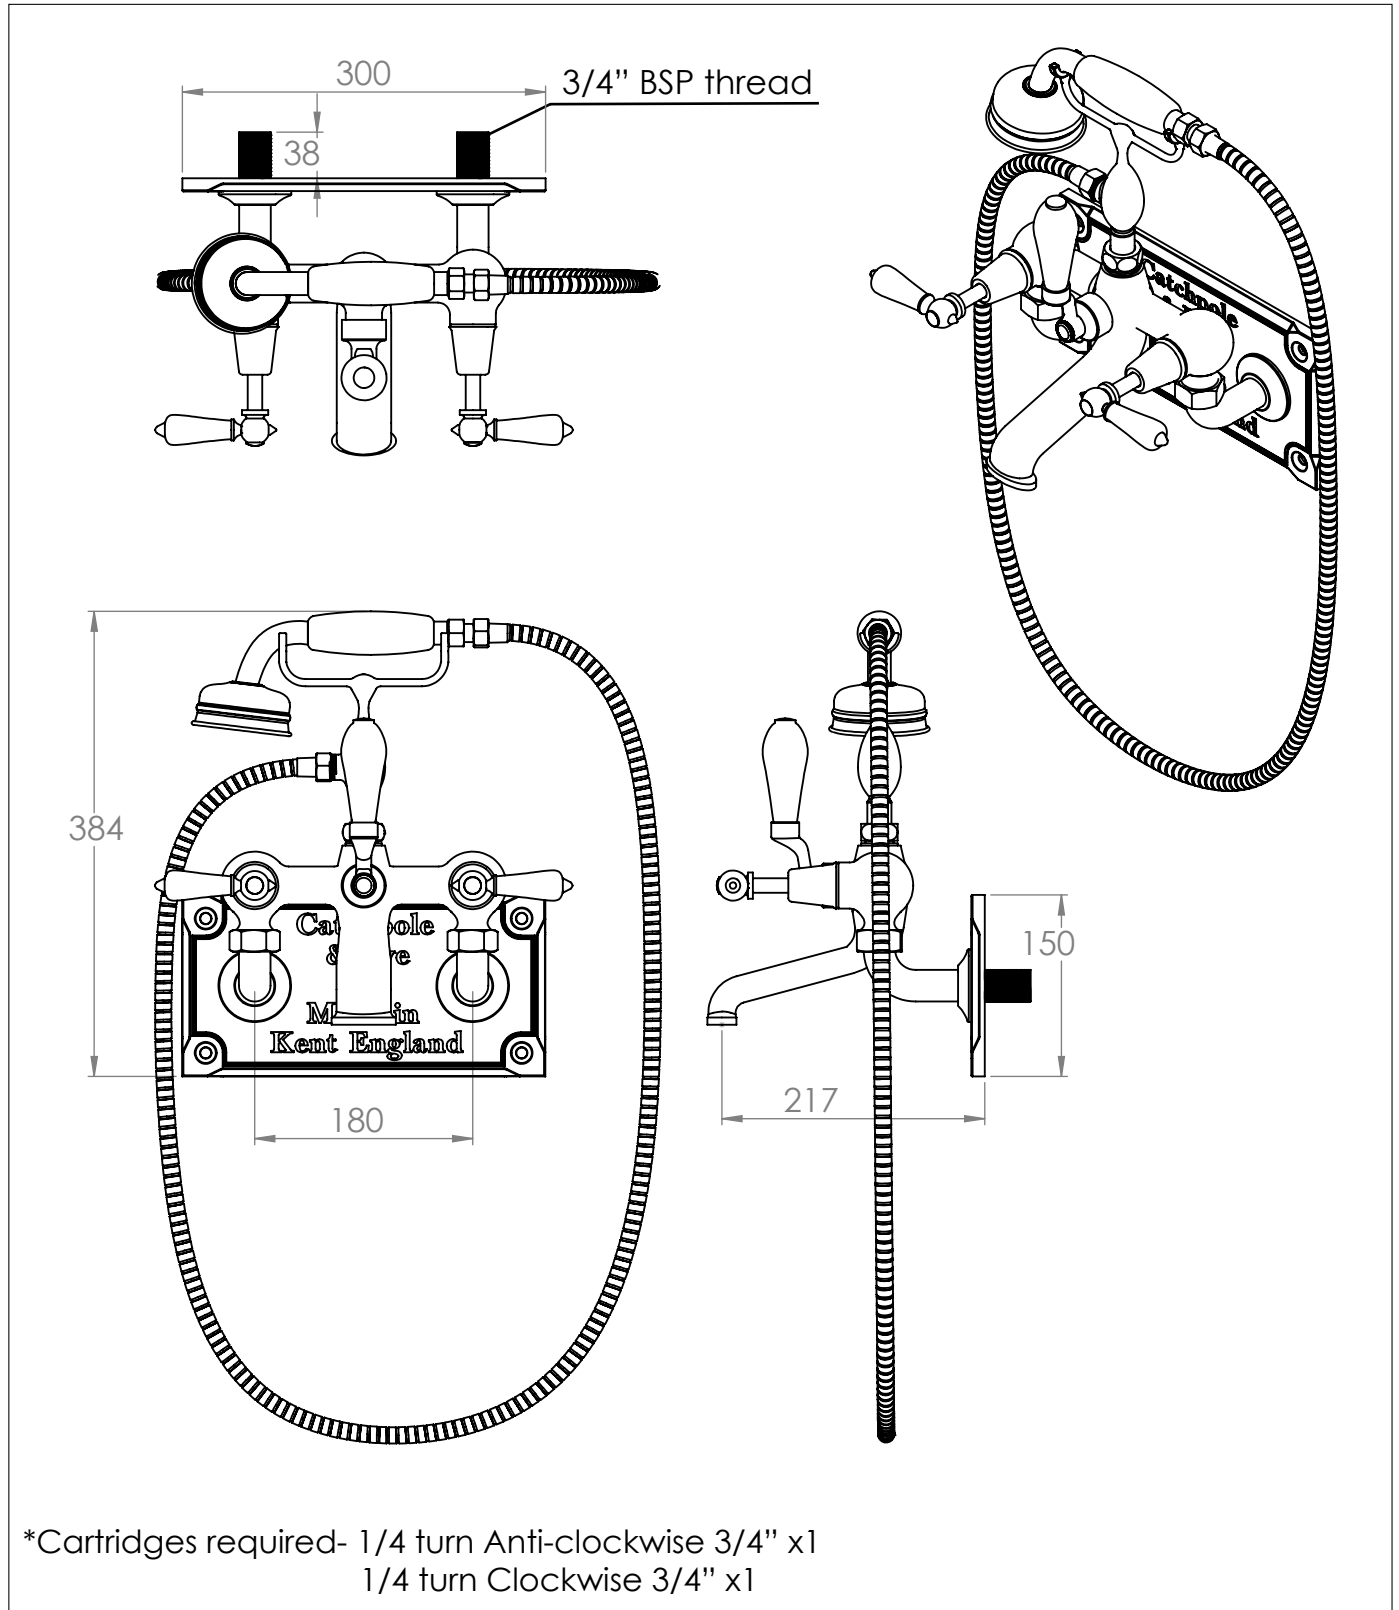

# La Fontaine Bath Shower Mixer on Wallplate

DIMENSIONS (mm)

PLEASE NOTE: Whilst every effort is made to ensure the accuracy of these specification sheets, they are subject to change without notice as part of the company's ongoing product development process.