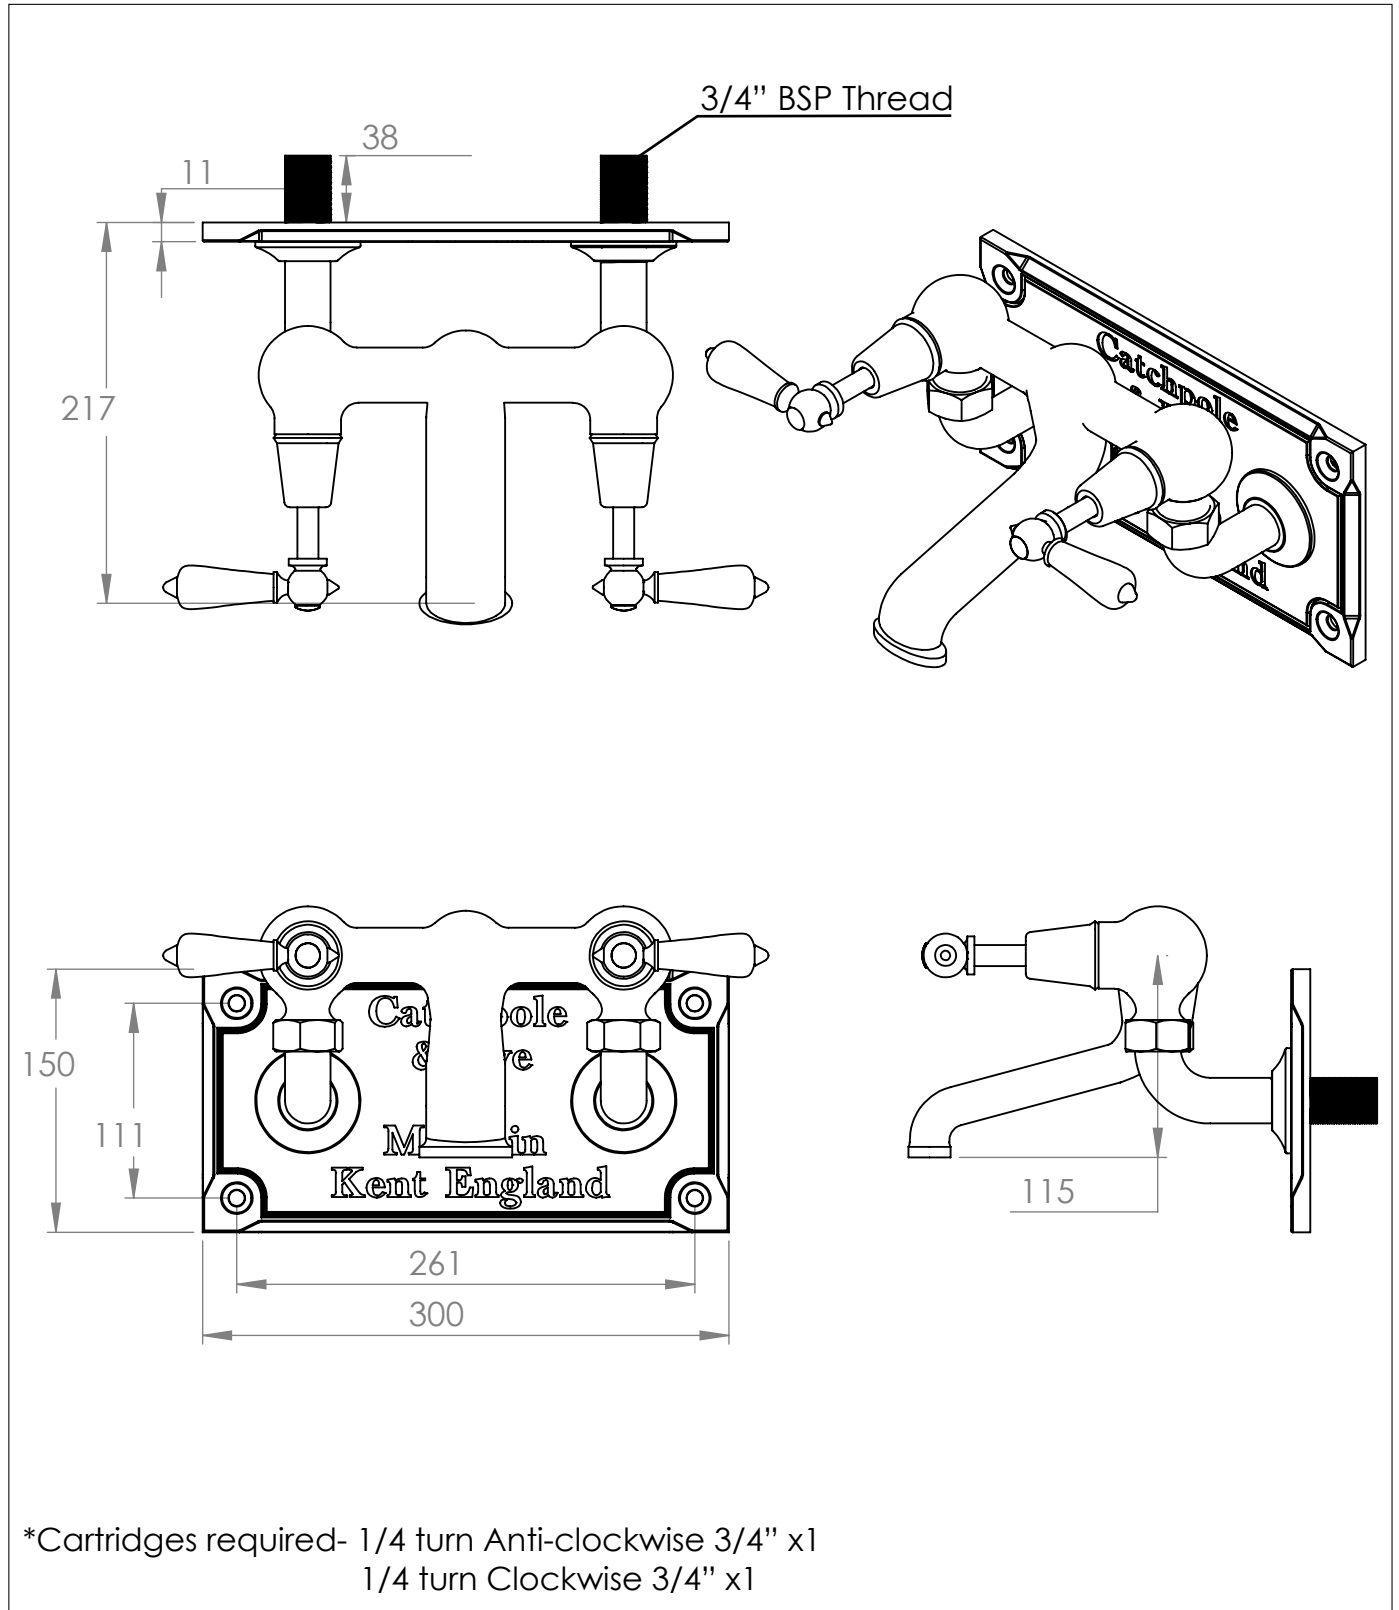

La Fontaine Wall Mounted Bathtub Filler

DIMENSIONS (mm)

PLEASE NOTE: Whilst every effort is made to ensure the accuracy of these specification sheets, they are subject to change without notice as part of the company's ongoing product development process.