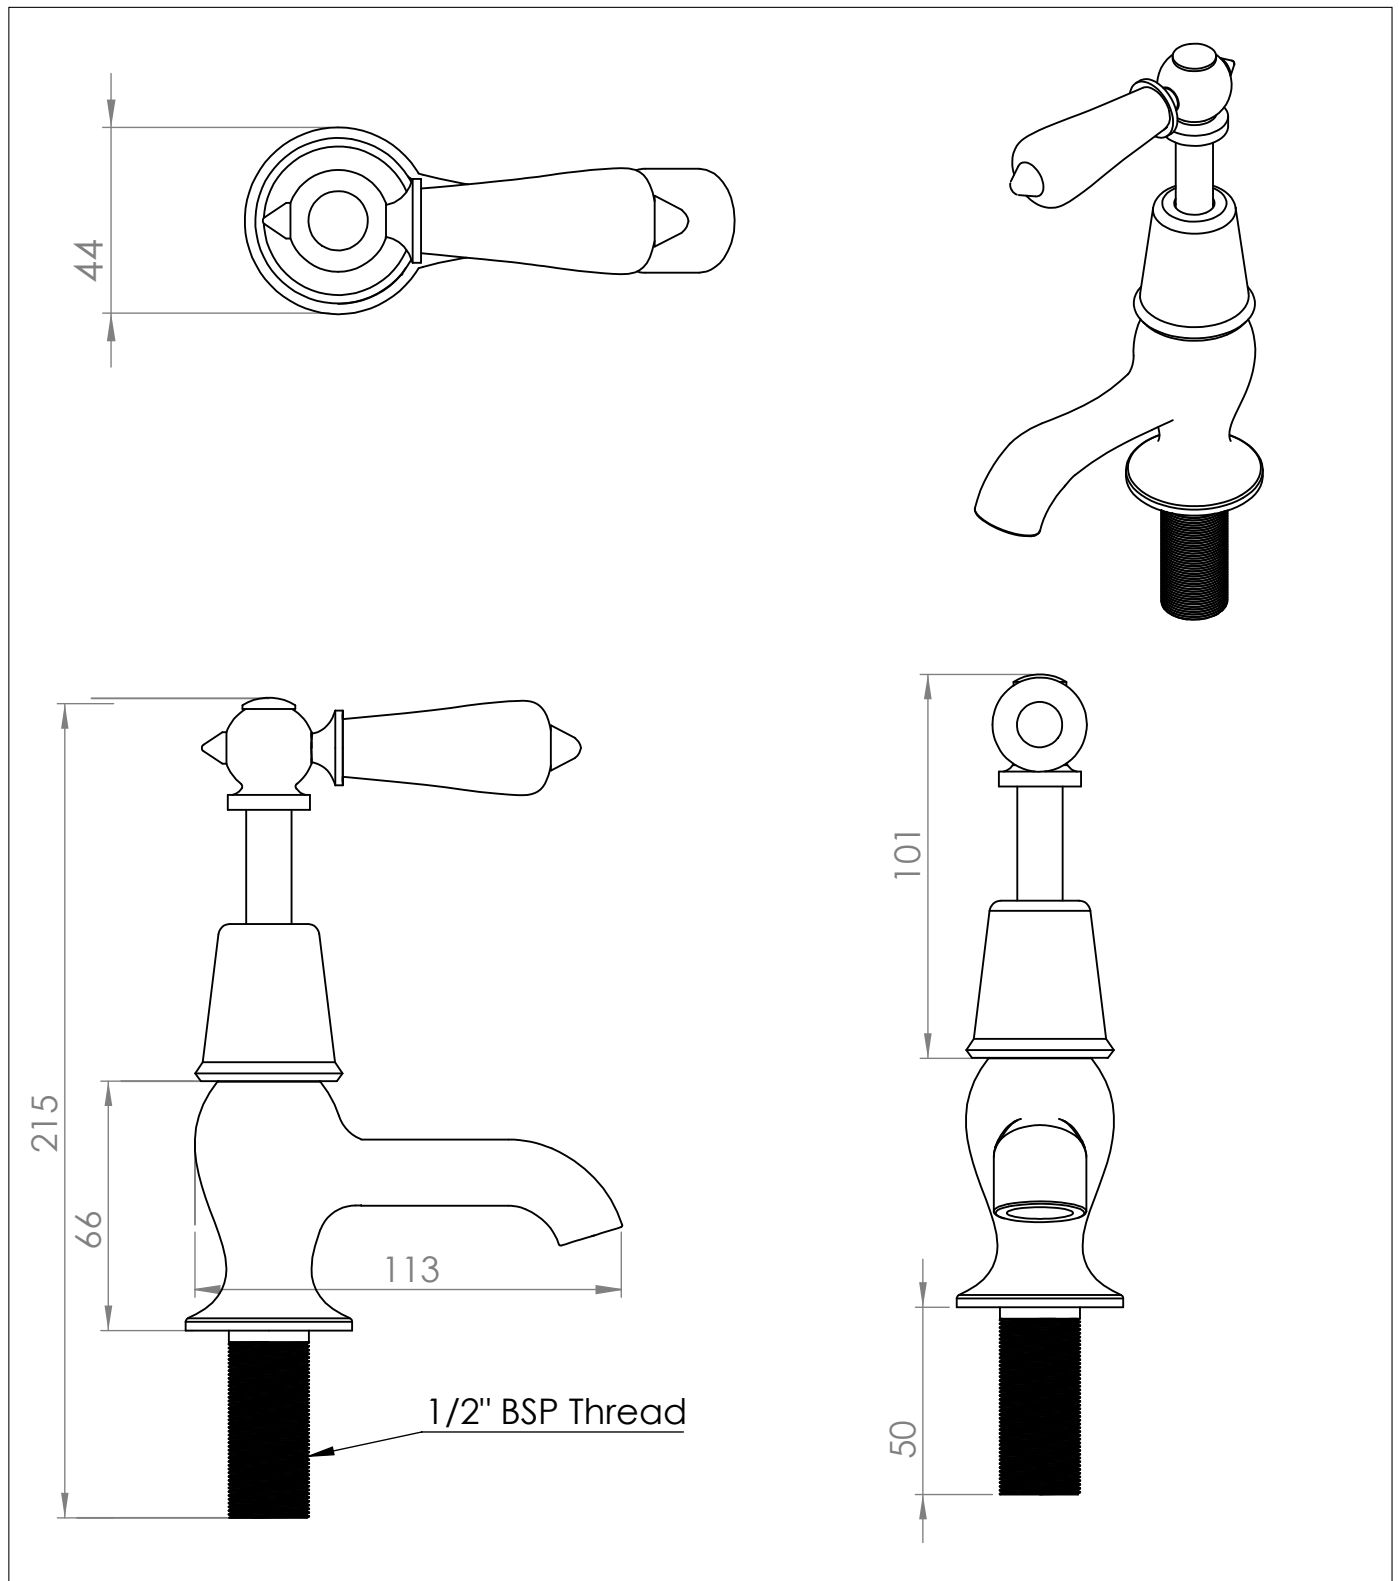

La Fontaine Basin Pillar Tap

DIMENSIONS (mm)

PLEASE NOTE: Whilst every effort is made to ensure the accuracy of these specification sheets, they are subject to change without notice as part of the company's ongoing product development process.