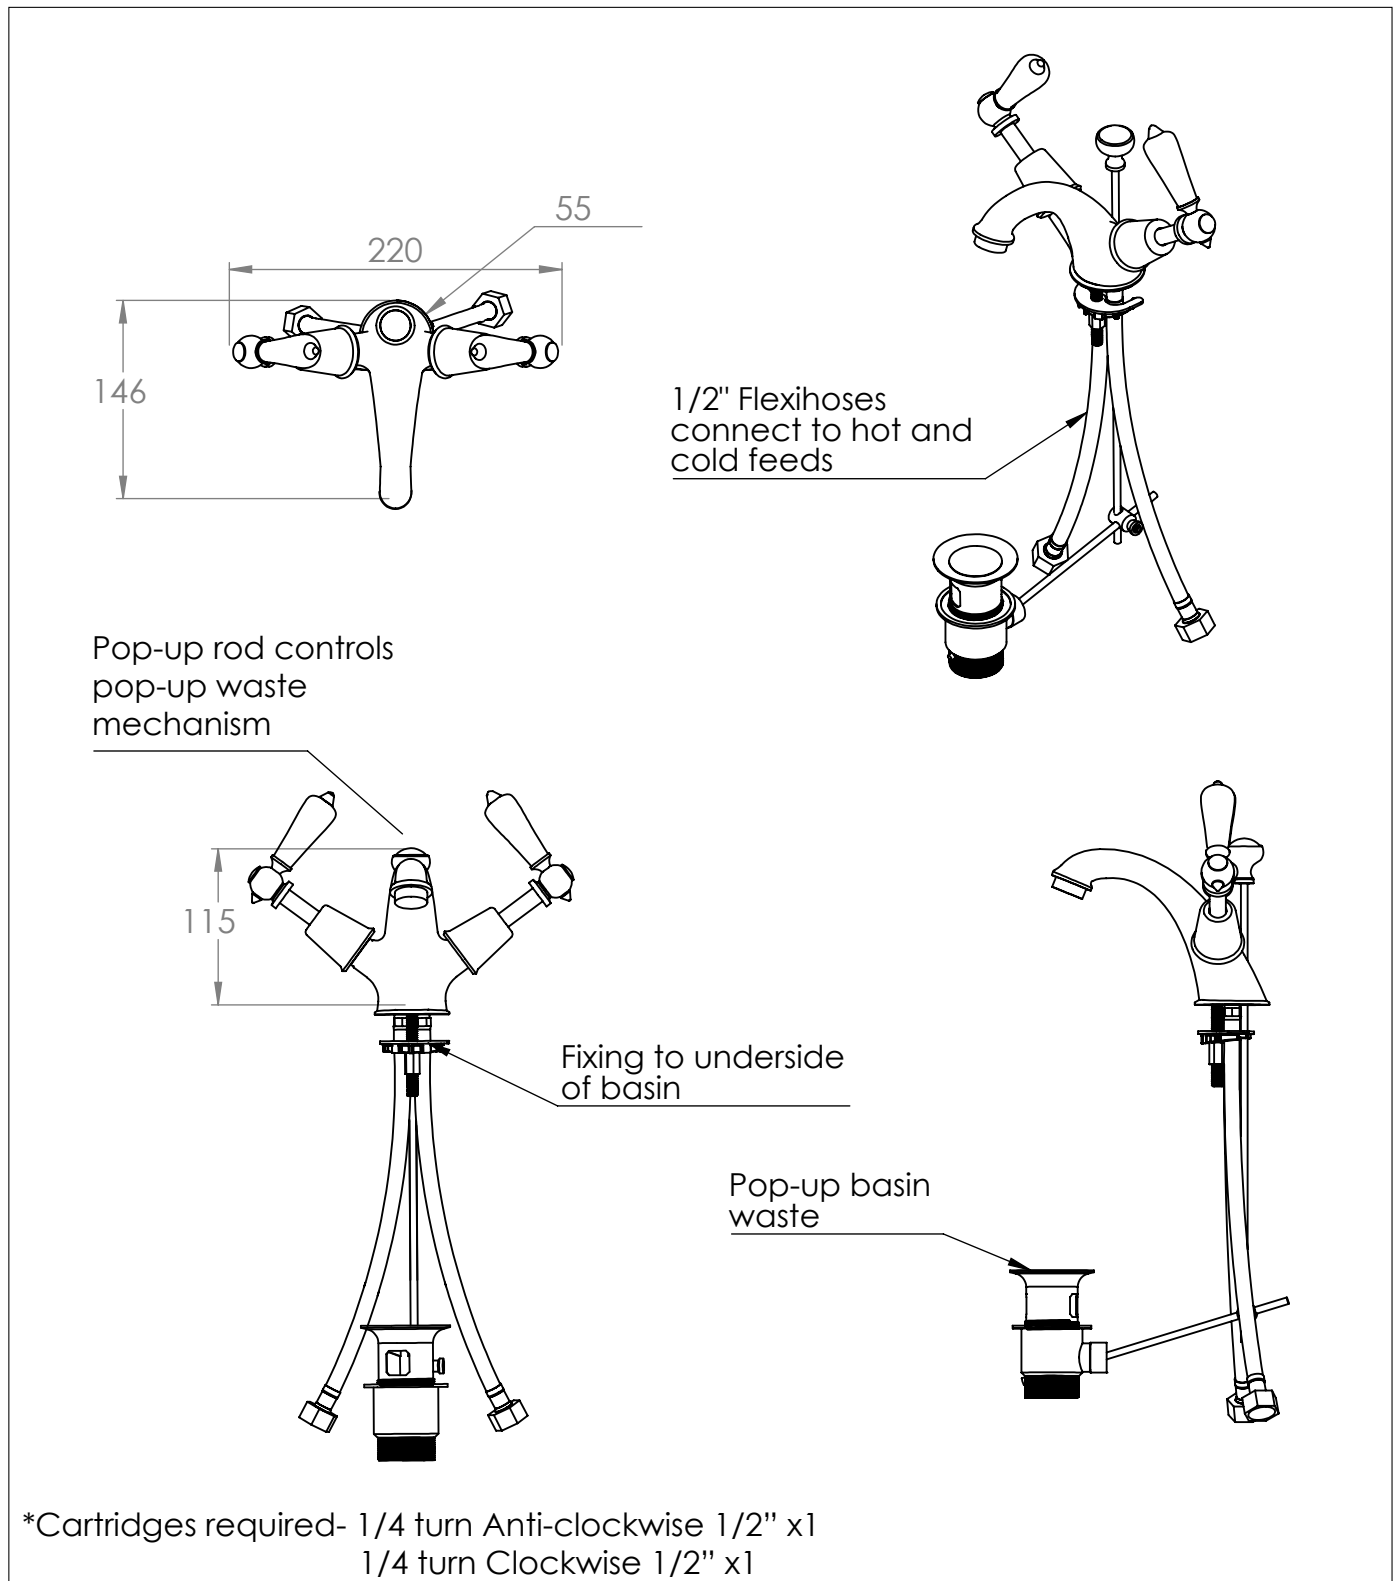

La Fontaine Basin Monobloc

DIMENSIONS (mm)

PLEASE NOTE: Whilst every effort is made to ensure the accuracy of these specification sheets, they are subject to change without notice as part of the company's ongoing product development process.