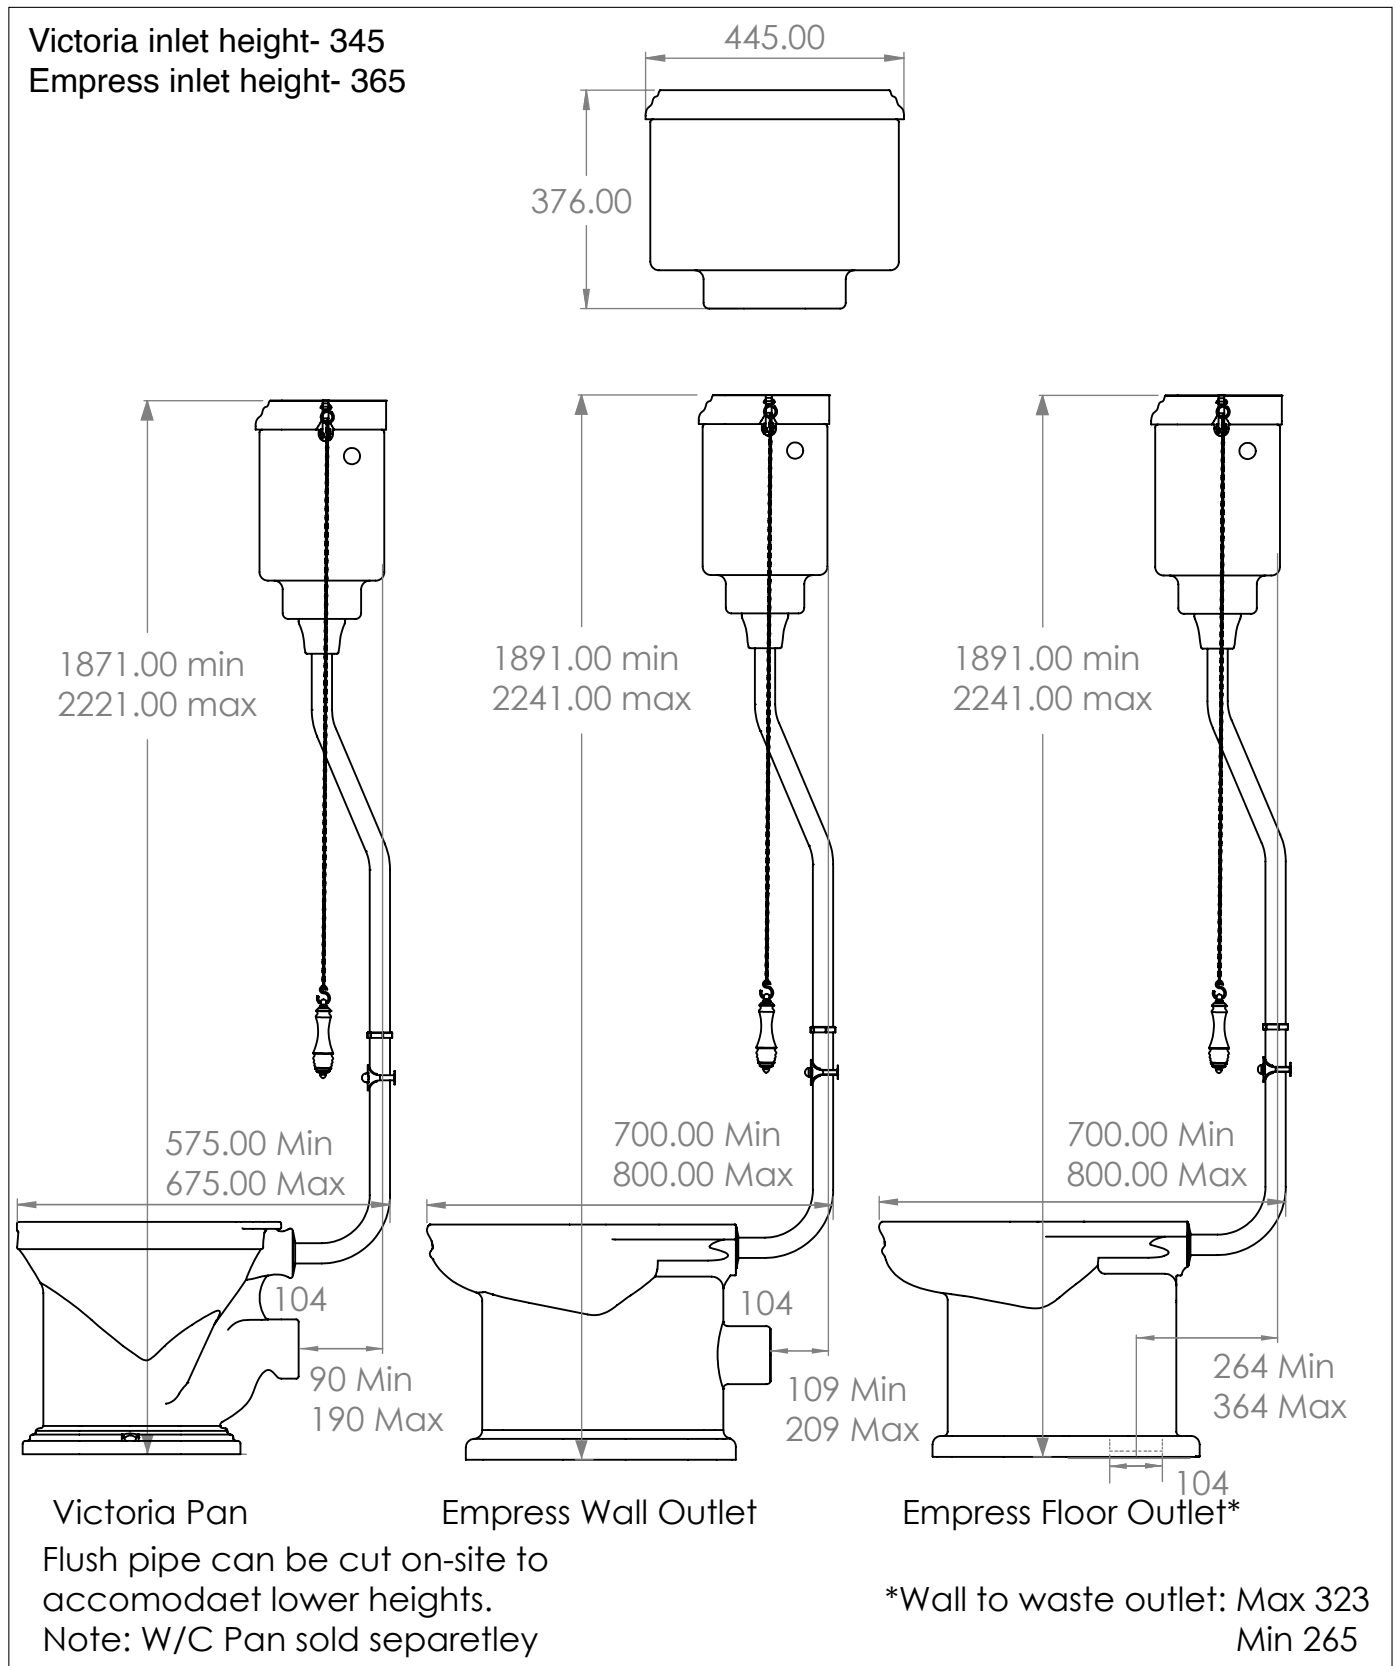

High Level Victoria Cistern

DIMENSIONS (mm)

PLEASE NOTE: Whilst every effort is made to ensure the accuracy of these specification sheets, they are subject to change without notice as part of the company's ongoing product development process.