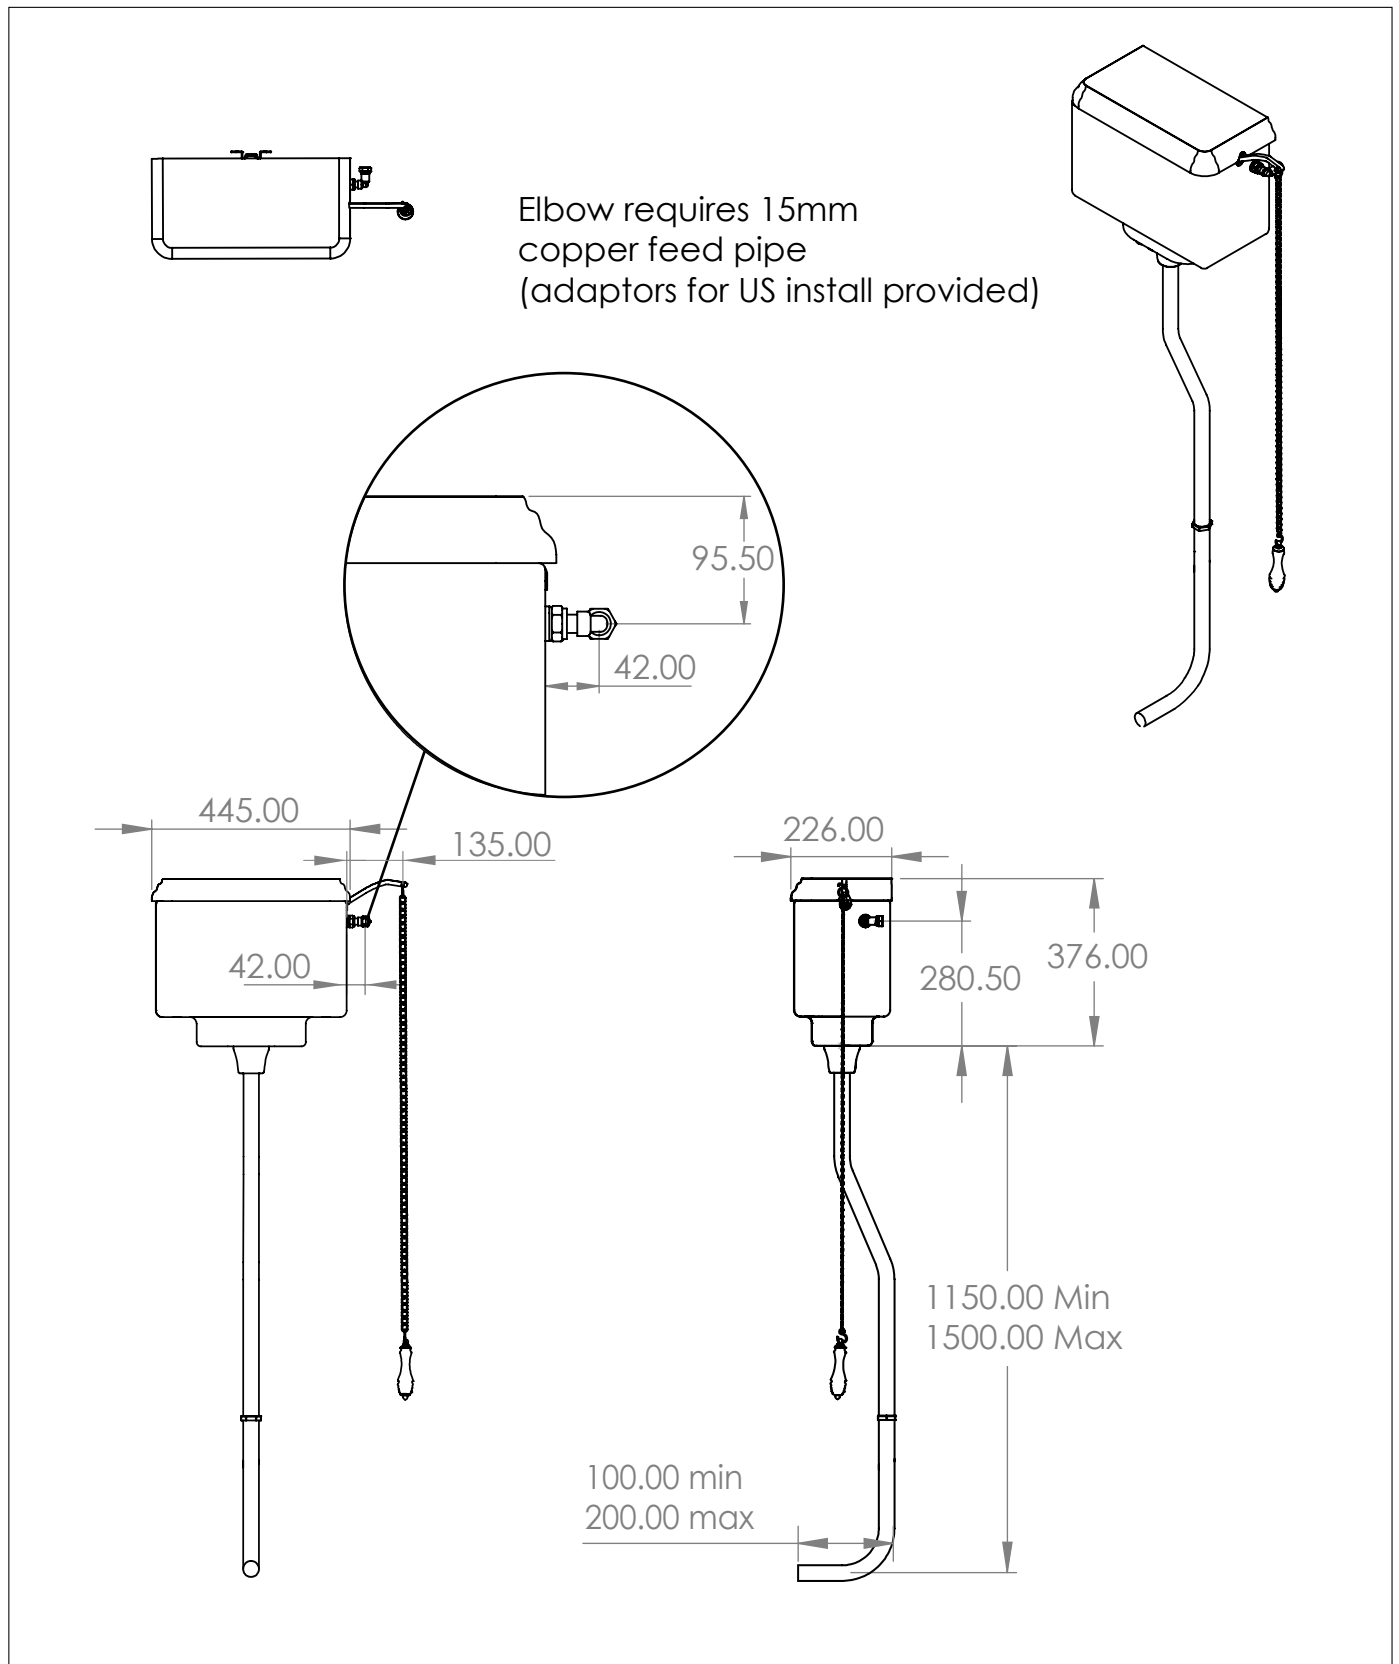

High Level Victoria Cistern

DIMENSIONS (mm)

PLEASE NOTE: Whilst every effort is made to ensure the accuracy of these specification sheets, they are subject to change without notice as part of the company's ongoing product development process.