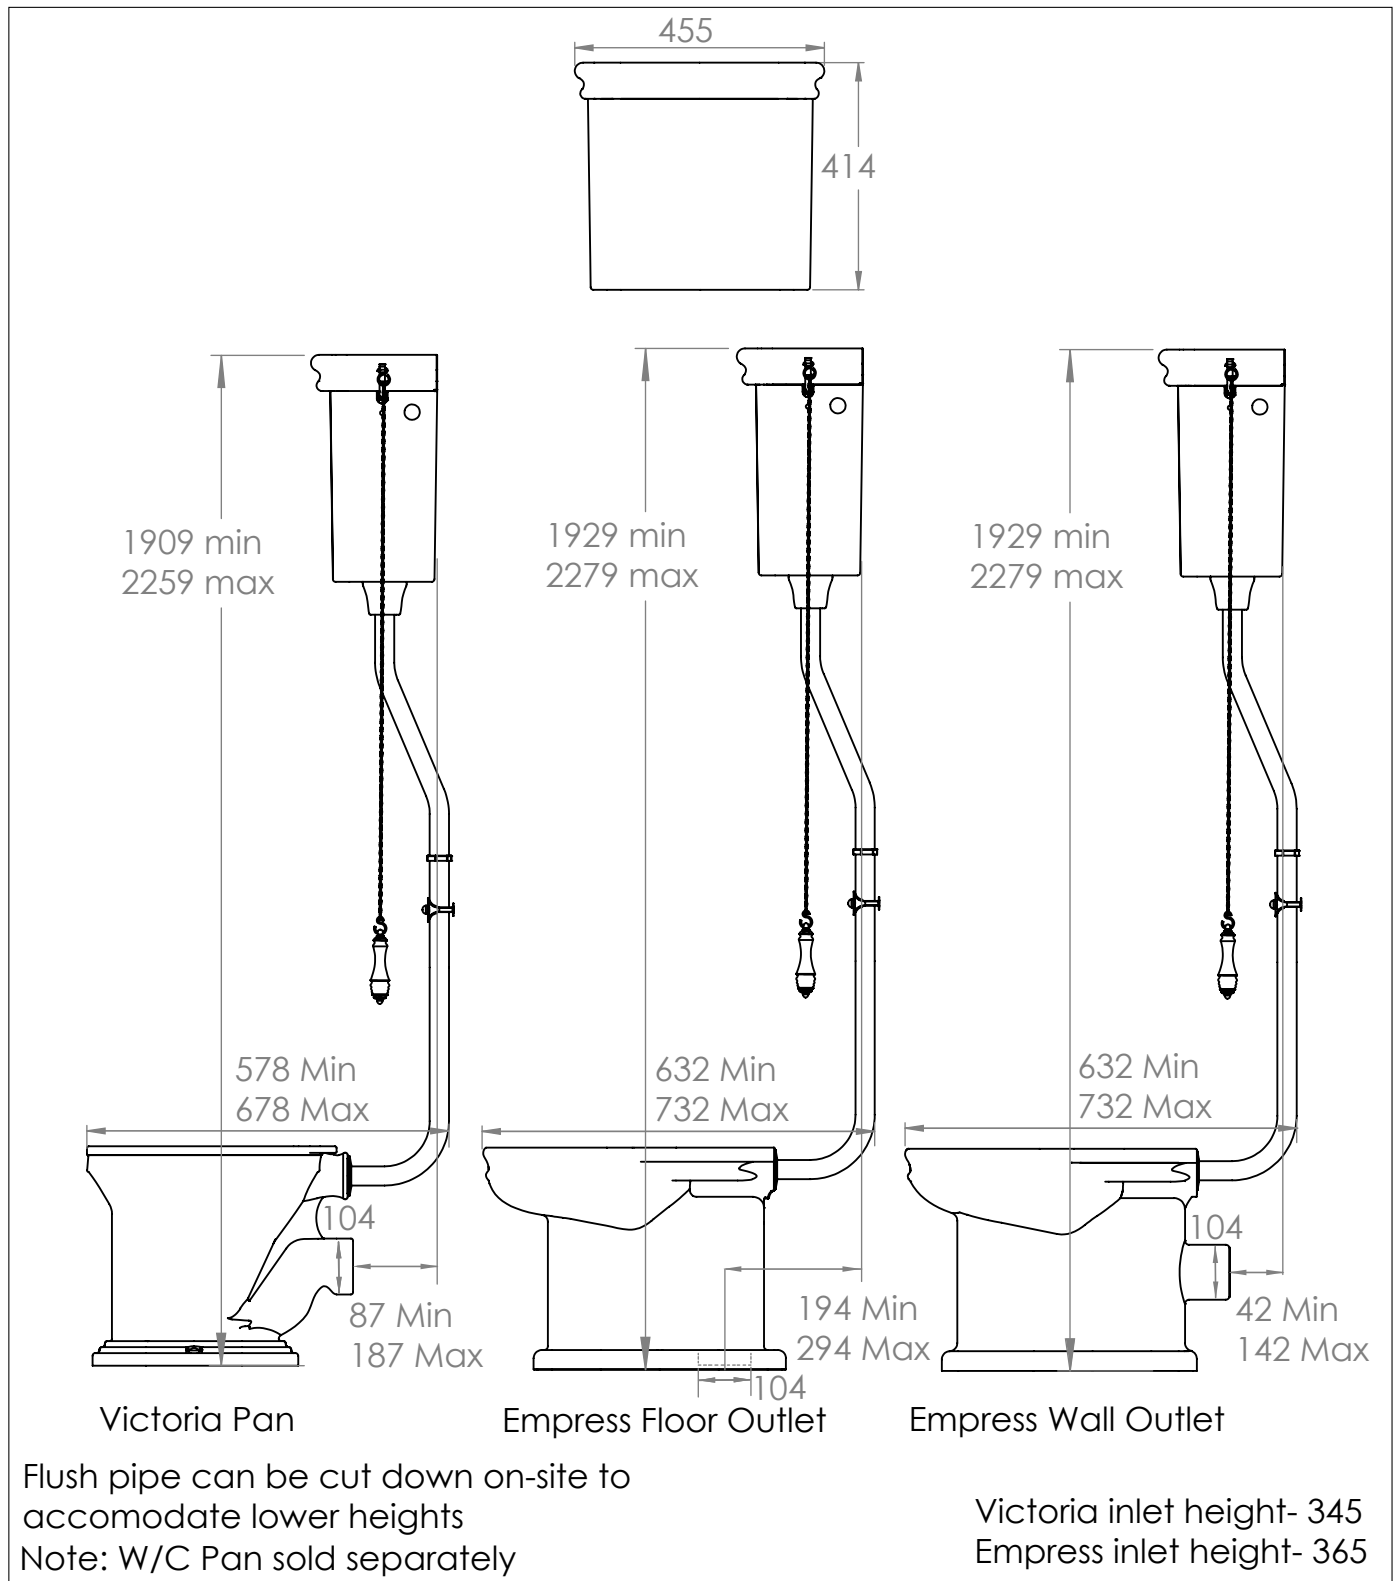

# High Level Empress Cistern

DIMENSIONS (mm)

PLEASE NOTE: Whilst every effort is made to ensure the accuracy of these specification sheets, they are subject to change without notice as part of the company's ongoing product development process.