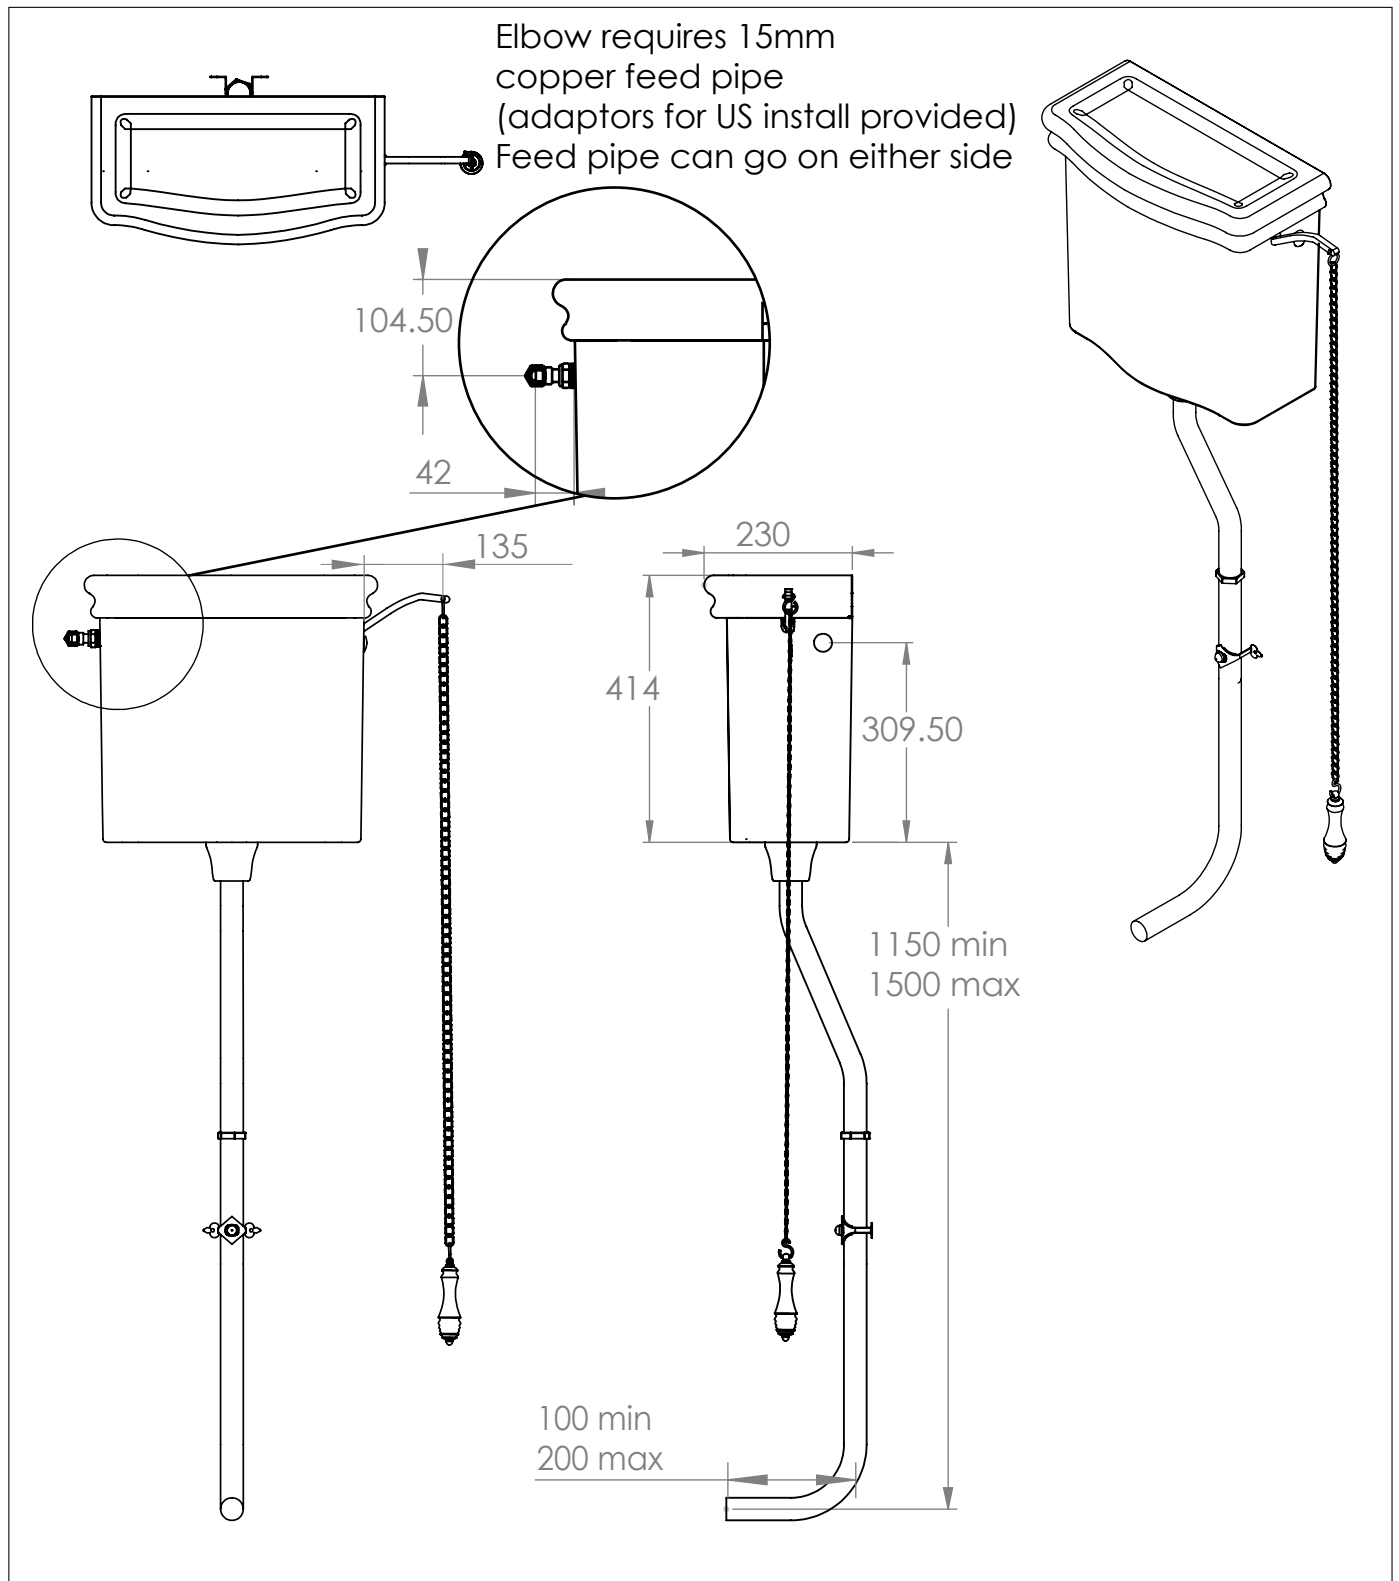

# High Level Empress Cistern

DIMENSIONS (mm)

PLEASE NOTE: Whilst every effort is made to ensure the accuracy of these specification sheets, they are subject to change without notice as part of the company's ongoing product development process.