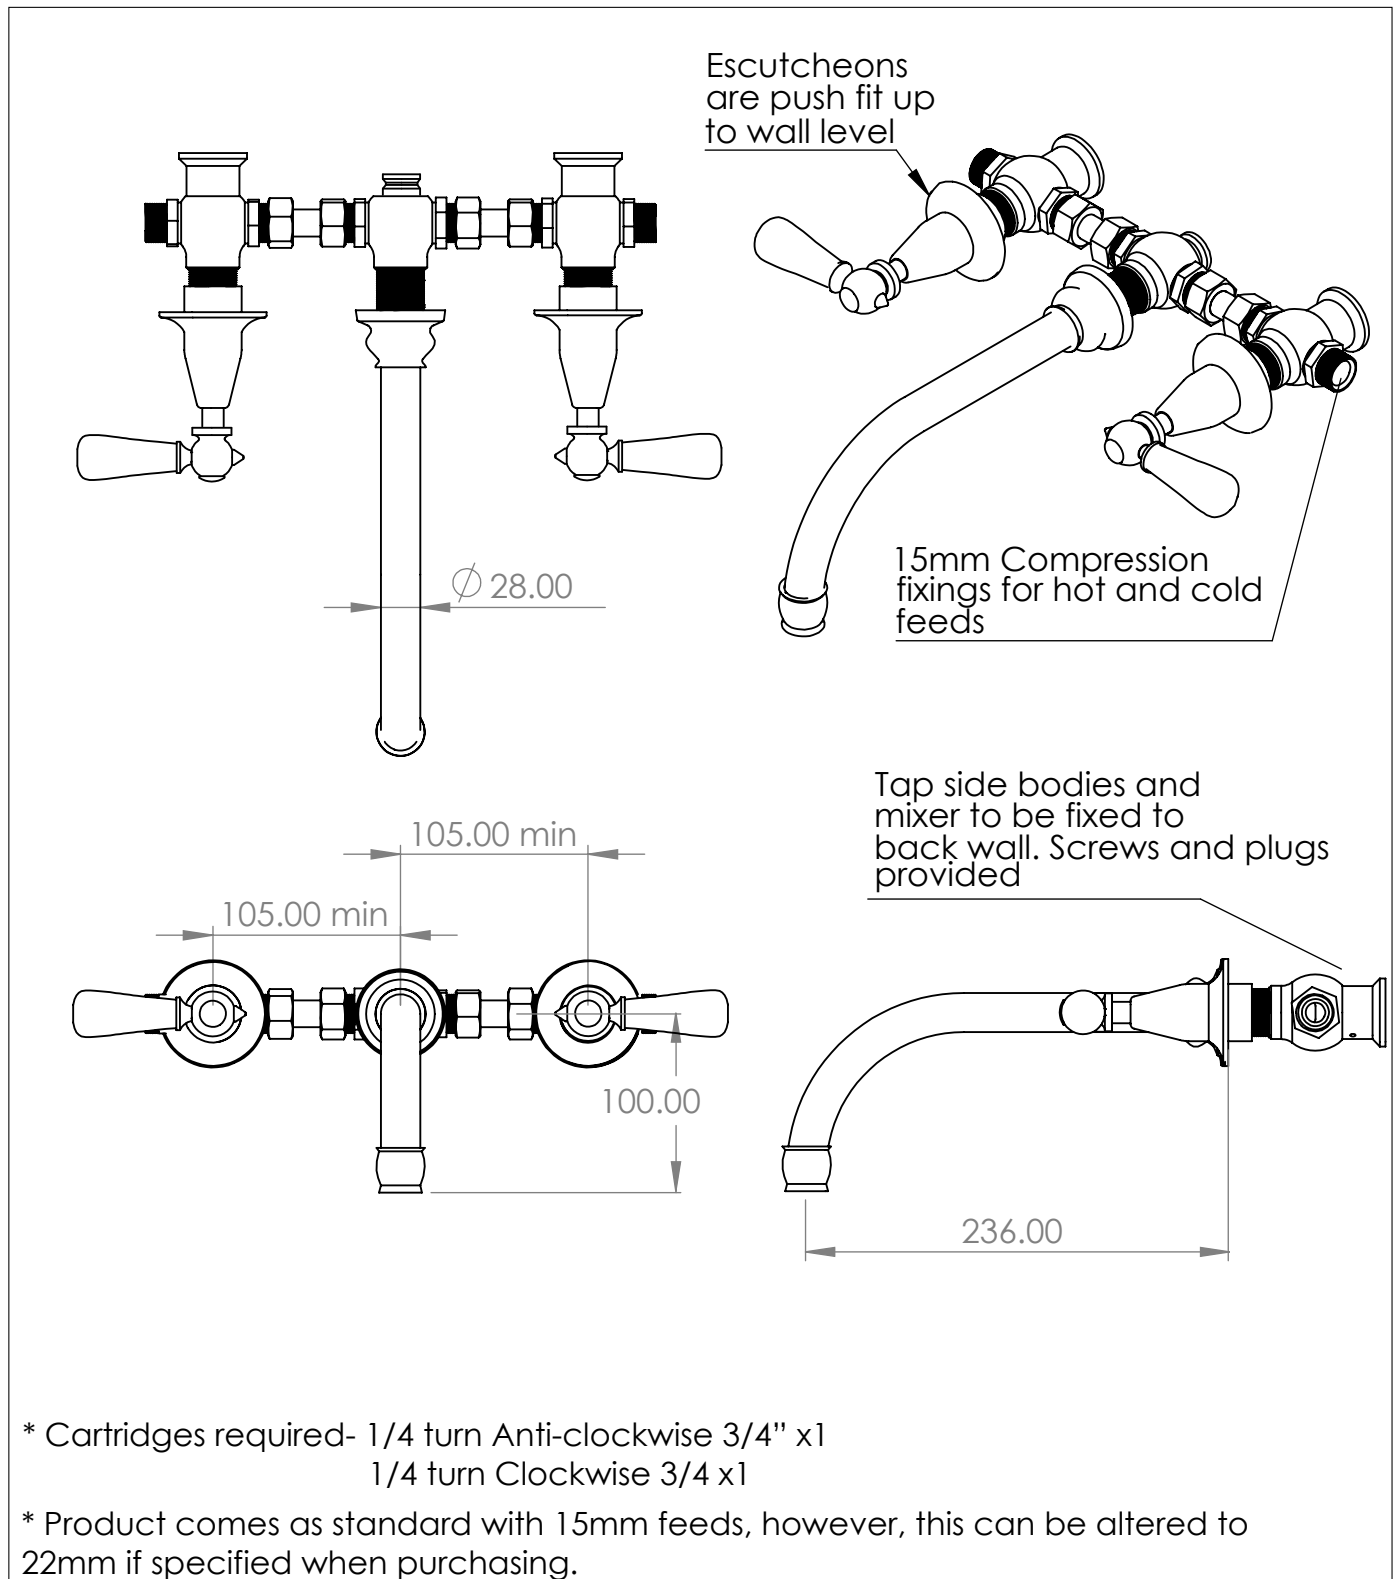

The Solhiem Wall Mounted Swan Bathtub Filler

DIMENSIONS (mm)

PLEASE NOTE: Whilst every effort is made to ensure the accuracy of these specification sheets, they are subject to change without notice as part of the company's ongoing product development process.

The Solhiem Wall Mounted Swan Bathtub Mixer

DIMENSIONS (mm)