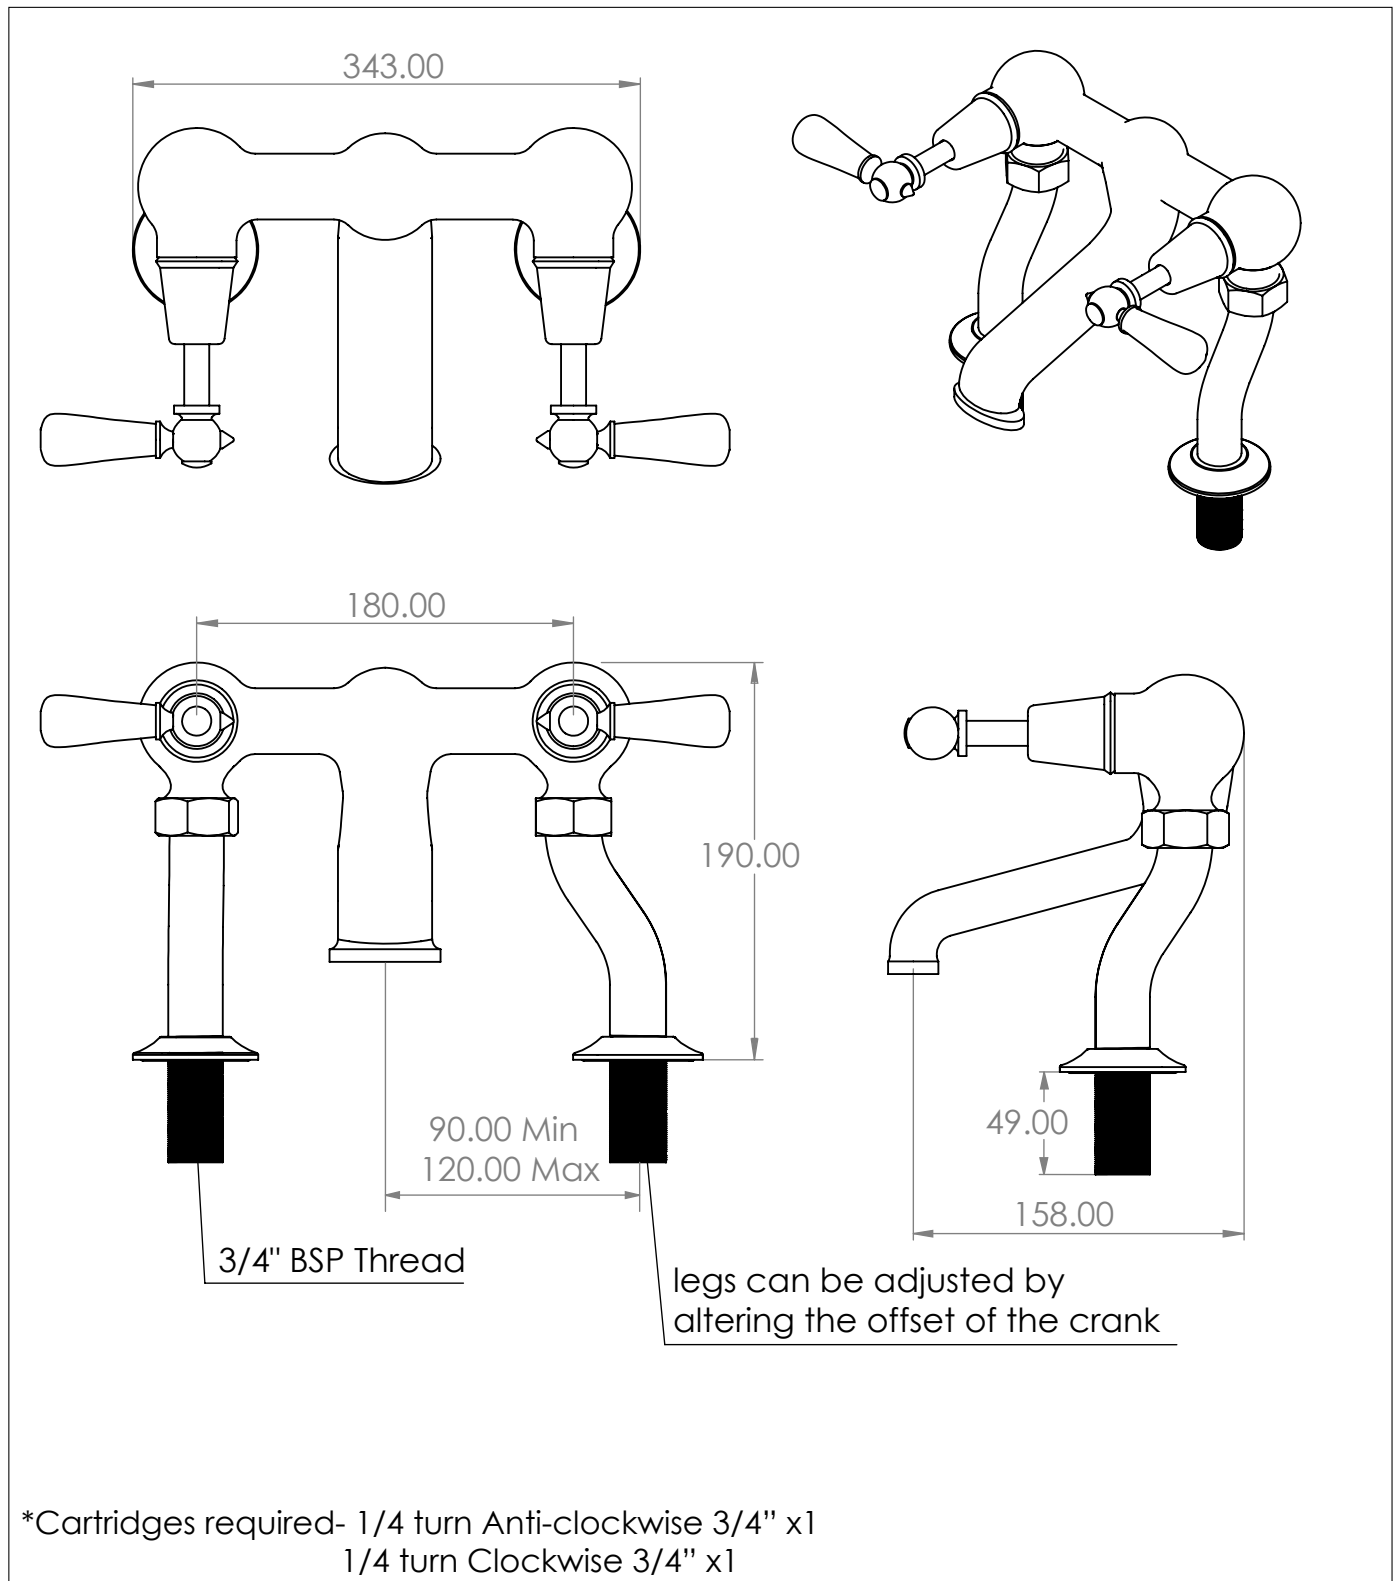

The Solhiem Deck Mounted Bathtub Filler

DIMENSIONS (mm)

PLEASE NOTE: Whilst every effort is made to ensure the accuracy of these specification sheets, they are subject to change without notice as part of the company's ongoing product development process.