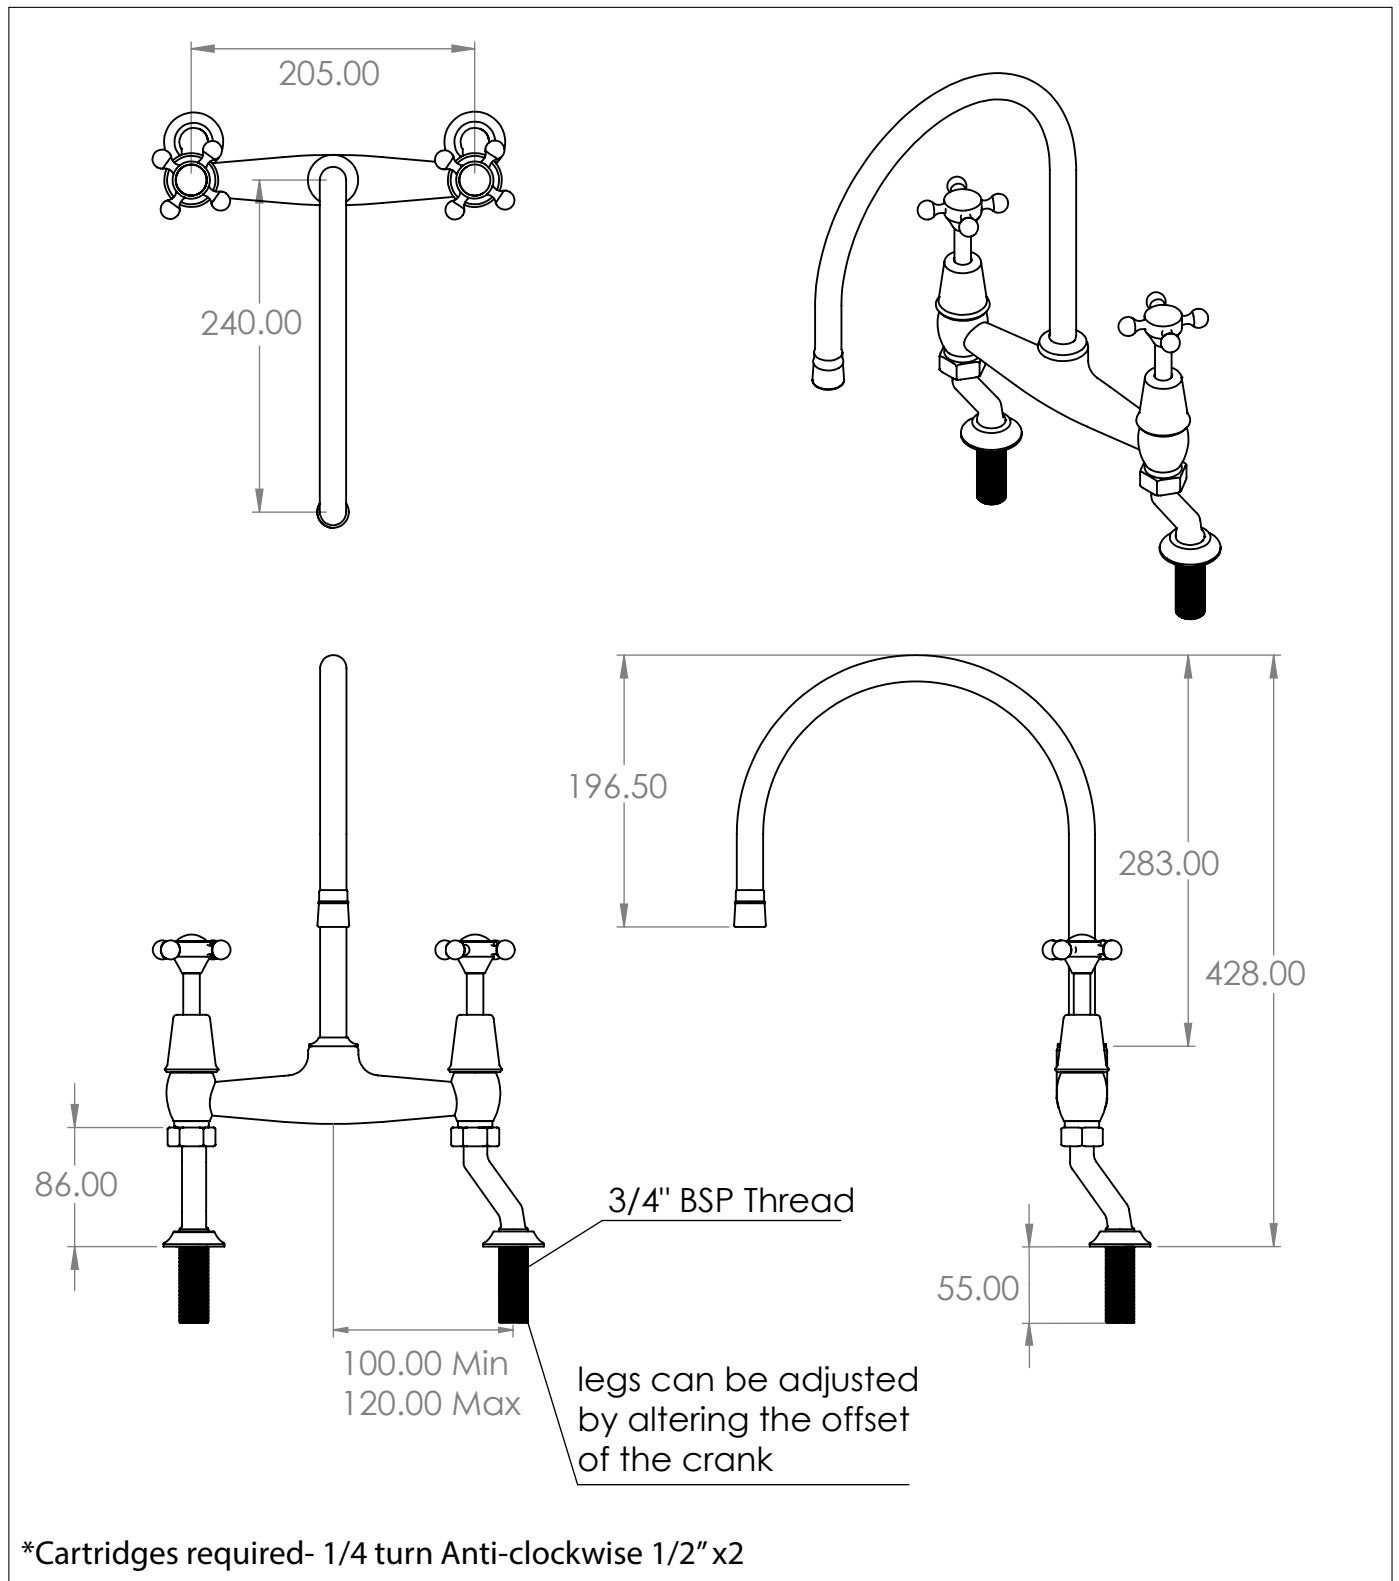

# The English Kitchen Mixer Tap

DIMENSIONS (mm)

PLEASE NOTE: Whilst every effort is made to ensure the accuracy of these specification sheets, they are subject to change without notice as part of the company's ongoing product development process.